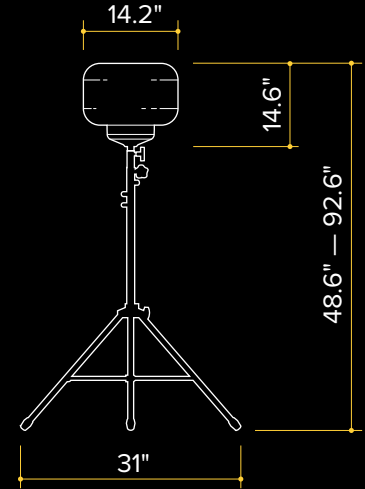

LIFETIME WARRANTY

- Quick and easy setup
- Glare-free lighting and wide area coverage
- Lightweight, versatile, portable and compact
- 7,800 lm, < 0.54 op amp, 90–277V input
- 6,300+ square feet of brilliant illumination
- 6.5' heavy-duty sliding tripod
- Dimmable wireless remote
- Internal blower inflates balloon and cools LED panels
- LED Balloon Light diffuser constructed of heat-and-water-resistant, UV protected nylon
- Run multiple units on small power stations.
- 16' spec. grade power cord

FIXTURE CARRY BAG
SD-BLF-CB-SS-G3

6.5' TRIPOD CARRY BAG
SD-STS-CB-G3

POLAR DIAGRAM

Light on tripod at 6.5 feet

DIMENSIONS

SPECIFICATIONS

Product Name:	60 Watt Balloon Light Kit	Illumination Radius:	45ft
Fan wattage:	5W	Sq Ft of Illumination:	6,361.7 sq ft
Voltage:	AC 90–277V	Lamp Life:	50,000 hours
Frequency:	50/60 Hz	IP Rating:	IP 42
Operating Amperage:	0.54A	Operating Decibel:	52dB
Power Consumption:	65W	Weight	5.7 lb (fixture) 7.1 lb (tripod)
Operating Temperatures:	-30–130°F	Power Cord:	16ft
Luminous Flux:	7,800 lm	Warranty	Lifetime Limited Warranty (fixture)
Color Temperature:	3,000–5,000K		