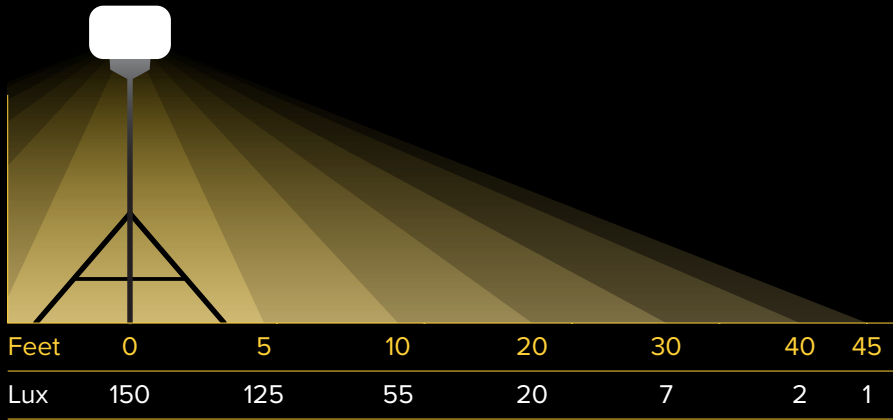

BALLOON LIGHT KIT

SD-60W-KIT-G3

60
WATT

360° Diffused Glare-Free Illumination • Inflatable Balloon Light Diffuser

7,800
LUMEN

3,000–5,000K
COLOR

50,000
LASTING HOURS

90–277
VOLT

LIFETIME WARRANTY

- Quick and easy setup
- Glare-free lighting and wide area coverage
- Lightweight, versatile, portable and compact
- 7,800 lm, < 0.54 op amp, 90–277V input
- 6,300+ square feet of brilliant illumination
- 6.5' heavy-duty sliding tripod
- Dimmable wireless remote
- Internal blower inflates balloon and cools LED panels
- LED Balloon Light diffuser constructed of heat-and-water-resistant, UV protected nylon
- Run multiple units on small power stations.
- 16' spec. grade power cord

REMOTE CONTROL
SD-SREMOTE-G3

60W BALLOON LIGHT FIXTURE
SD-BLF-60-G3

6.5' TRIPOD
SD-STS-G3

SeeDevil

APP CONTROLLED BALLOON LIGHT

EYE BOLT
SD-IBOLT-G1

TRIPOD ADAPTER
SD-TA-G1

2" C-CLAMP
SD-2CS-ECON-G1

FIXTURE CARRY BAG
SD-BLF-CB-SS-G3

6.5' TRIPOD CARRY BAG
SD-STS-CB-G3

POLAR DIAGRAM

Light on tripod at 6.5 feet

DIMENSIONS

SPECIFICATIONS

Product Name:	60 Watt Balloon Light Kit	Illumination Radius:	45ft
Fan wattage:	5W	Sq Ft of Illumination:	6,361.7 sq ft
Voltage:	AC 90–277V	Lamp Life:	50,000 hours
Frequency:	50/60 Hz	IP Rating:	IP 42
Operating Amperage:	0.54A	Operating Decibel:	52dB
Power Consumption:	65W	Weight	5.7 lb (fixture) 7.1 lb (tripod)
Operating Temperatures:	-30–130°F	Power Cord:	16ft
Luminous Flux:	7,800 lm	Warranty	Lifetime Limited Warranty (fixture)
Color Temperature:	3,000–5,000K		