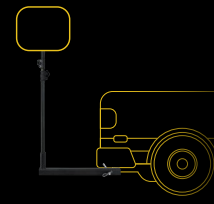

LIFETIME WARRANTY

- Quick and easy setup
- Glare-free lighting and wide area coverage
- Lightweight, versatile, portable and compact
- 7,800 lm, < 0.54 op amp, 90–277V input
- 6,300+ square feet of brilliant illumination
- 6.5' heavy-duty sliding tripod
- Dimmable wireless remote
- Internal blower inflates balloon and cools LED panels
- LED Balloon Light diffuser constructed of heat-and-water-resistant, UV protected nylon
- Run multiple units on small power stations.
- 16' spec. grade power cord

REMOTE CONTROL
SD-SREMOTE-G3

60W BALLOON LIGHT FIXTURE
SD-BLF-60-G3

6.5' TRIPOD
SD-STS-G3

SeeDevil

APP CONTROLLED BALLOON LIGHT

EYE BOLT
SD-IBOLT-G1

TRIPOD ADAPTER
SD-TA-G1

2" C-CLAMP
SD-2CS-ECON-G1

FIXTURE CARRY BAG
SD-BLF-CB-SS-G3

6.5' TRIPOD CARRY BAG
SD-STS-CB-G3

POLAR DIAGRAM

Light on tripod at 6.5 feet

DIMENSIONS

SPECIFICATIONS

Product Name:	60 Watt Balloon Light Kit	Illumination Radius:	45ft
Fan wattage:	5W	Sq Ft of Illumination:	6,361.7 sq ft
Voltage:	AC 90–277V	Lamp Life:	50,000 hours
Frequency:	50/60 Hz	IP Rating:	IP 42
Operating Amperage:	0.54A	Operating Decibel:	52dB
Power Consumption:	65W	Weight	5.7 lb (fixture) 7.1 lb (tripod)
Operating Temperatures:	-30–130°F	Power Cord:	16ft
Luminous Flux:	7,800 lm	Warranty	Lifetime Limited Warranty (fixture)
Color Temperature:	3,000–5,000K		

FEATURED ACCESSORIES (not included)

**2" HEAVY-DUTY
C-CLAMP**
SD-2CS-G1

**500W 560WH
PORTABLE POWER STATION**
SD-PPS500-G1

**STANDARD SERIES
UNIVERSAL POLE MOUNT KIT**
SD-UPMKIT-SM-G1

**STANDARD SERIES
TRUCK HITCH MOUNT**
SD-HITCHKIT-SM-G1