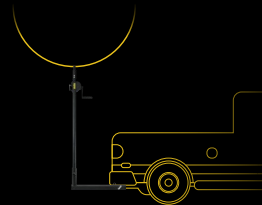

BALLOON LIGHT FIXTURE

SD-400WRGB-KIT-G3

RGB CCT **400 WATT**

360° Diffused Glare-Free Illumination • Inflatable Balloon Light Diffuser

50,700
LUMEN
(on CCT)

RGBW
COLOR

50,000
LASTING
HOURS

100-240
VOLT

RGB CCT COLORS

DIMENSIONS

Infinite color changing with DIM / STROBE / FADE effects

20+ COLOR PRESETS & EFFECTS

SPECIFICATIONS

Product Name:	400 Watt RGB + CCT Balloon Light Kit
Voltage:	AC 100–240V
Frequency:	50/60 Hz
Operating Amperage:	3.6A (RGB) / 3.42A (CCT)
Power Consumption:	430W (RGB) / 410W (CCT)
Operating Temperatures:	-30–130°F
Luminous Flux:	30,750 lm (RGB) / 50,700 lm (CCT)

Lamp Life:	50,000 hours
IP Rating:	IP 54
Operating Decibel:	59dB
Weight:	35.9 lb (fixture)
Power Cord:	25ft
Warranty:	Lifetime Limited Warranty (fixture)

FEATURED ACCESSORIES (not included)

12' TRIPOD
SD-LTS-G3

4" HEAVY-DUTY C-CLAMP
SD-4CS-LRG-G1

1/2" × 13 ADAPTER
SD-ADSL-G1

2000W 2131WH PORTABLE POWER STATION
SD-PPS2000-G1

TRUCK HITCH MOUNT
Includes mount and 7.5ft chain driven extension pole
SD-HITCHKIT-LRG-G1