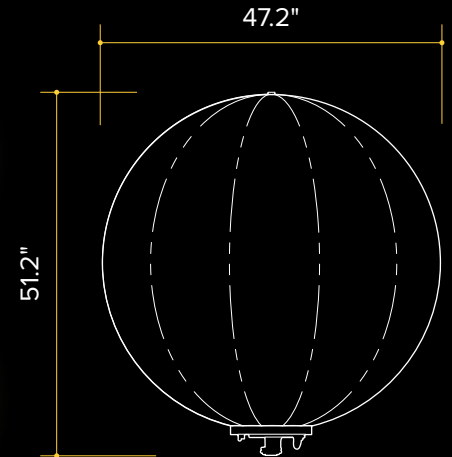

RGB CCT COLORS

DIMENSIONS

Infinite color changing with DIM / STROBE / FADE effects

20+ COLOR PRESETS & EFFECTS

SPECIFICATIONS

Product Name:	400 Watt RGB + CCT Balloon Light Kit
Voltage:	AC 100–240V
Frequency:	50/60 Hz
Operating Amperage:	3.6A (RGB) / 3.42A (CCT)
Power Consumption:	430W (RGB) / 410W (CCT)
Operating Temperatures:	-30–130°F
Luminous Flux:	30,750 lm (RGB) / 50,700 lm (CCT)