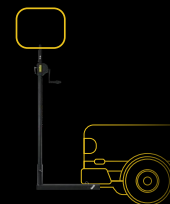

9' TRIPOD
SD-MTS-G3

SeeDevil

APP CONTROLLED BALLOON LIGHT

58,000
LUMEN

5,700K
DAYLIGHT COLOR

50,000
LASTING HOURS

90-150
VOLT

- Quick and easy setup
- Glare-free lighting and wide area coverage
- 8 x 50W LED panels rated at 50,000 hrs, 145 lm per watt LED chips
- 58,000 lm, < 3.5 op amp, 90-150V input
- 61,000+ square feet of brilliant illumination
- Internal blower inflates balloon and cools LED panels
- 9' heavy-duty tripod with low-gear hand crank
- Dimmable wireless remote
- Reflective diffuser constructed of heat-and-water-resistant, UV protected heavy-duty materials
- Run multiple units on one 2000W generator
- 25' spec. grade power cord with 2-layer strain relief
- Aluminum & stainless steel
- Lifetime limited warranty

FIXTURE CASE
SD-BLF-CB-400W-G3

9' TRIPOD PADDED CARRY BAG
SD-MTS-CB-G3

POLAR DIAGRAM

Light on tripod at 9 feet

DIMENSIONS

SPECIFICATIONS

Product Name:	400 Watt Balloon Light Kit	Illumination Radius:	140ft
Fan wattage:	20W	Sq Ft of Illumination:	61,575 sq ft
Voltage:	AC 90–150V	Lamp Life:	50,000 hours
Frequency:	50/60 Hz	IP Rating:	IP 65
Operating Amperage:	3.5A	Operating Decibel:	64.7dB
Power Consumption:	420W	Weight	25.24 lb (fixture) 18.7 lb (tripod)
Operating Temperatures:	-30–130°F	Power Cord:	25ft
Luminous Flux:	58,000 lm	Warranty	Lifetime Limited Warranty (fixture)
Color Temperature:	5,700K		

FEATURED ACCESSORIES (not included)

2" HEAVY-DUTY C-CLAMP
SD-2CS-LRG-G1

4" HEAVY-DUTY C-CLAMP
SD-4CS-LRG-G1

1/2" x 13 ADAPTER
SD-ADSL-G1

ALL WHITE BALLOON DIFFUSER
SD-BLD-400-W-G3

TRUCK HITCH MOUNT
Includes mount and 7.5ft chain driven extension pole