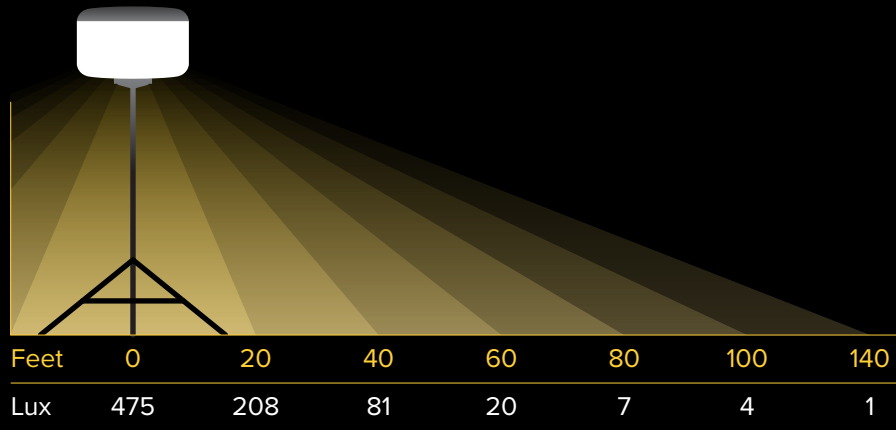

BALLOON LIGHT KIT

400W PRO
SD-400W-KIT-G3

LIFETIME WARRANTY

360° Diffused Glare-Free Illumination • Inflatable Balloon Light Diffuser

REMOTE CONTROL
SD-LREMOTE-G3

400W BALLOON LIGHT FIXTURE
SD-BLF-400-G3

400W REFLECTIVE BALLOON LIGHT DIFFUSER
SD-BLD-400-R-G3

9' TRIPOD
SD-MTS-G3

SeeDevil

APP CONTROLLED BALLOON LIGHT

58,000
LUMEN

5,700K
DAYLIGHT COLOR

50,000
LASTING HOURS

90-150
VOLT

- Quick and easy setup
- Glare-free lighting and wide area coverage
- 8 x 50W LED panels rated at 50,000 hrs, 145 lm per watt LED chips
- 58,000 lm, < 3.5 op amp, 90-150V input
- 61,000+ square feet of brilliant illumination
- Internal blower inflates balloon and cools LED panels
- 9' heavy-duty tripod with low-gear hand crank
- Dimmable wireless remote
- Reflective diffuser constructed of heat-and-water-resistant, UV protected heavy-duty materials
- Run multiple units on one 2000W generator
- 25' spec. grade power cord with 2-layer strain relief
- Aluminum & stainless steel
- Lifetime limited warranty

FIXTURE CASE
SD-BLF-CB-400W-G3

9' TRIPOD PADDED CARRY BAG
SD-MTS-CB-G3

POLAR DIAGRAM

Light on tripod at 9 feet

DIMENSIONS

SPECIFICATIONS

Product Name:	400 Watt Balloon Light Kit	Illumination Radius:	140ft
Fan wattage:	20W	Sq Ft of Illumination:	61,575 sq ft
Voltage:	AC 90–150V	Lamp Life:	50,000 hours
Frequency:	50/60 Hz	IP Rating:	IP 65
Operating Amperage:	3.5A	Operating Decibel:	64.7dB
Power Consumption:	420W	Weight	25.24 lb (fixture) 18.7 lb (tripod)
Operating Temperatures:	-30–130°F	Power Cord:	25ft
Luminous Flux:	58,000 lm	Warranty	Lifetime Limited Warranty (fixture)
Color Temperature:	5,700K		