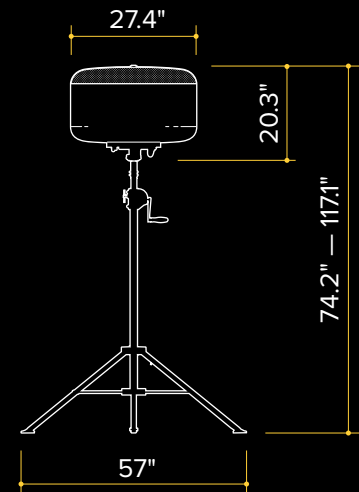

9' TRIPOD
SD-MTS-G3

SeeDevil

APP CONTROLLED BALLOON LIGHT

58,000
LUMEN

5,700K
DAYLIGHT COLOR

50,000
LASTING HOURS

90-150
VOLT

- Quick and easy setup
- Glare-free lighting and wide area coverage
- 8 x 50W LED panels rated at 50,000 hrs, 145 lm per watt LED chips
- 58,000 lm, < 3.5 op amp, 90-150V input
- 61,000+ square feet of brilliant illumination
- Internal blower inflates balloon and cools LED panels
- 9' heavy-duty tripod with low-gear hand crank
- Dimmable wireless remote
- Reflective diffuser constructed of heat-and-water-resistant, UV protected heavy-duty materials
- Run multiple units on one 2000W generator
- 25' spec. grade power cord with 2-layer strain relief
- Aluminum & stainless steel
- Lifetime limited warranty

FIXTURE CASE
SD-BLF-CB-400W-G3

9' TRIPOD PADDED CARRY BAG
SD-MTS-CB-G3

POLAR DIAGRAM

Light on tripod at 9 feet

DIMENSIONS

SPECIFICATIONS

Product Name:	400 Watt Balloon Light Kit	Illumination Radius:	140ft
Fan wattage:	20W	Sq Ft of Illumination:	61,575 sq ft
Voltage:	AC 90–150V	Lamp Life:	50,000 hours
Frequency:	50/60 Hz	IP Rating:	IP 65
Operating Amperage:	3.5A	Operating Decibel:	64.7dB
Power Consumption:	420W	Weight	25.24 lb (fixture) 18.7 lb (tripod)
Operating Temperatures:	-30–130°F	Power Cord:	25ft
Luminous Flux:	58,000 lm	Warranty	Lifetime Limited Warranty (fixture)
Color Temperature:	5,700K		

FEATURED ACCESSORIES (not included)

2" HEAVY-DUTY C-CLAMP
SD-2CS-LRG-G1

4" HEAVY-DUTY C-CLAMP
SD-4CS-LRG-G1

1/2" x 13 ADAPTER
SD-ADSL-G1

ALL WHITE BALLOON DIFFUSER
SD-BLD-400-W-G3

TRUCK HITCH MOUNT
Includes mount and 7.5ft chain driven extension pole