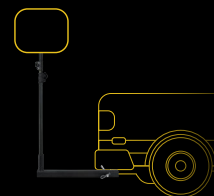

BALLOON LIGHT FIXTURE

SD-BLF-250-G3

LIFETIME WARRANTY

250
WATT

360° Diffused Glare-Free Illumination • Inflatable Balloon Light Diffuser

32,500
LUMEN

3,000–5,000K
COLOR

50,000
LASTING HOURS

- Quick and easy setup
- Glare-free lighting and wide area coverage
- Lightweight, versatile, portable and compact
- 32,500 lm, < 2.13 op amp, 90–277V input
- 20,000+ square feet of brilliant illumination
- Dimmable wireless remote
- Internal blower inflates balloon and cools LED panels
- LED Balloon Light diffuser constructed of heat-and-water-resistant, UV protected nylon
- Run multiple units on one 2000W generator
- 16' spec. grade power cord

POLAR DIAGRAM

Light on tripod at 6.5 feet

DIMENSIONS

SPECIFICATIONS

Product Name:	250 Watt Balloon Light Kit	Illumination Radius:	80ft
Fan wattage:	5W	Sq Ft of Illumination:	20,106 sq ft
Voltage:	AC 90–277V	Lamp Life:	50,000 hours
Frequency:	50/60 Hz	IP Rating:	IP 42
Operating Amperage:	2.13A	Operating Decibel:	52dB
Power Consumption:	255W	Weight	8.7 lb (fixture)
Operating Temperatures:	-30–130°F	Power Cord:	16ft
Luminous Flux:	32,500 lm	Warranty	Lifetime Limited Warranty (fixture)
Color Temperature:	3,000–5,000K		

FEATURED ACCESSORIES (not included)

6.5' TRIPOD
SD-ST5-G3

2" HEAVY-DUTY C-CLAMP
SD-2CS-G1

500W 560WH PORTABLE POWER STATION
SD-PPS500-G1

STANDARD SERIES TRUCK HITCH MOUNT
SD-HITCHKIT-SM-G1

Visit [SeeDevil.com](https://www.see-devil.com) for a comprehensive list of accessories