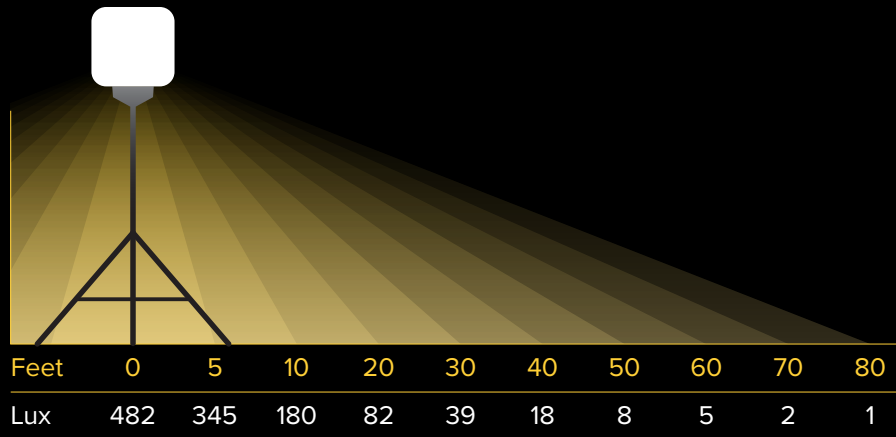

BALLOON LIGHT FIXTURE

SD-BLF-250-G3

LIFETIME WARRANTY

250
WATT

360° Diffused Glare-Free Illumination • Inflatable Balloon Light Diffuser

32,500
LUMEN

3,000–5,000K
COLOR

50,000
LASTING HOURS

90–277
VOLT

EYE BOLT
SD-IBOLT-G1

TRIPOD ADAPTER
SD-TA-G1

2" C-CLAMP
SD-2CS-ECON-G1

FIXTURE CARRY BAG
SD-BLF-CB-SS-G3

REMOTE CONTROL
SD-SREMOTE-G3

250W BALLOON LIGHT FIXTURE
SD-BLF-250-G3

SeeDevil
APP CONTROLLED BALLOON LIGHT

- Quick and easy setup
- Glare-free lighting and wide area coverage
- Lightweight, versatile, portable and compact
- 32,500 lm, < 2.13 op amp, 90–277V input
- 20,000+ square feet of brilliant illumination
- Dimmable wireless remote
- Internal blower inflates balloon and cools LED panels
- LED Balloon Light diffuser constructed of heat-and-water-resistant, UV protected nylon
- Run multiple units on one 2000W generator
- 16' spec. grade power cord

POLAR DIAGRAM

Light on tripod at 6.5 feet

DIMENSIONS

SPECIFICATIONS

Product Name:	250 Watt Balloon Light Kit	Illumination Radius:	80ft
Fan wattage:	5W	Sq Ft of Illumination:	20,106 sq ft
Voltage:	AC 90–277V	Lamp Life:	50,000 hours
Frequency:	50/60 Hz	IP Rating:	IP 42
Operating Amperage:	2.13A	Operating Decibel:	52dB
Power Consumption:	255W	Weight	8.7 lb (fixture)
Operating Temperatures:	-30–130°F	Power Cord:	16ft
Luminous Flux:	32,500 lm	Warranty	Lifetime Limited Warranty (fixture)
Color Temperature:	3,000–5,000K		