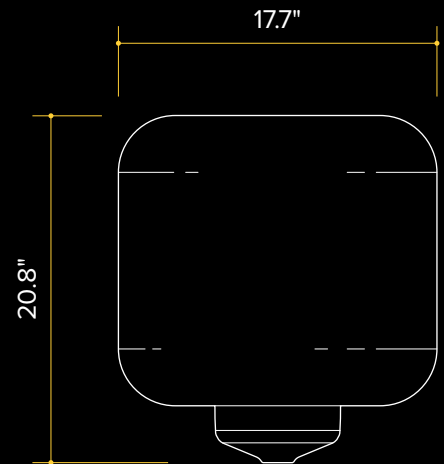

90–277
VOLT

EYE BOLT
SD-IBOLT-G1

TRIPOD ADAPTER
SD-TA-G1

2" C-CLAMP
SD-2CS-ECON-G1

FIXTURE CARRY BAG
SD-BLF-CB-SS-G3

REMOTE CONTROL
SD-SREMOTE-G3

250W BALLOON LIGHT FIXTURE
SD-BLF-250-G3

SeeDevil
APP CONTROLLED BALLOON LIGHT

- Quick and easy setup
- Glare-free lighting and wide area coverage
- Lightweight, versatile, portable and compact
- 32,500 lm, < 2.13 op amp, 90–277V input
- 20,000+ square feet of brilliant illumination
- Dimmable wireless remote
- Internal blower inflates balloon and cools LED panels
- LED Balloon Light diffuser constructed of heat-and-water-resistant, UV protected nylon
- Run multiple units on one 2000W generator
- 16' spec. grade power cord

POLAR DIAGRAM

Light on tripod at 6.5 feet

DIMENSIONS

SPECIFICATIONS

Product Name:	250 Watt Balloon Light Kit	Illumination Radius:	80ft
Fan wattage:	5W	Sq Ft of Illumination:	20,106 sq ft
Voltage:	AC 90–277V	Lamp Life:	50,000 hours
Frequency:	50/60 Hz	IP Rating:	IP 42
Operating Amperage:	2.13A	Operating Decibel:	52dB
Power Consumption:	255W	Weight	8.7 lb (fixture)
Operating Temperatures:	-30–130°F	Power Cord:	16ft
Luminous Flux:	32,500 lm	Warranty	Lifetime Limited Warranty (fixture)
Color Temperature:	3,000–5,000K		