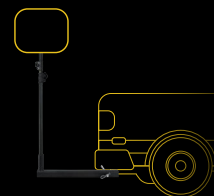

BALLOON LIGHT FIXTURE

SD-BLF-150-G3

LIFETIME WARRANTY

150
WATT

360° Diffused Glare-Free Illumination • Inflatable Balloon Light Diffuser

19,500
LUMEN

3,000–5,000K
COLOR

50,000
LASTING HOURS

- Quick and easy setup
- Glare-free lighting and wide area coverage
- Lightweight, versatile, portable and compact
- 19,500 lm, < 1.29 op amp, 90–277V input
- 11,300+ square feet of brilliant illumination
- Dimmable wireless remote
- Internal blower inflates balloon and cools LED panels
- LED Balloon Light diffuser constructed of heat-and-water-resistant, UV protected nylon
- Run multiple units on one 2000W generator
- 16' spec. grade power cord

POLAR DIAGRAM

Light on tripod at 6.5 feet

DIMENSIONS

SPECIFICATIONS

Product Name:	150 Watt Balloon Light Kit	Illumination Radius:	60ft
Fan wattage:	5W	Sq Ft of Illumination:	11,309.7 sq ft
Voltage:	AC 90–277V	Lamp Life:	50,000 hours
Frequency:	50/60 Hz	IP Rating:	IP 42
Operating Amperage:	1.29A	Operating Decibel:	52dB
Power Consumption:	155W	Weight	6.6 lb (fixture)
Operating Temperatures:	-30–130°F	Power Cord:	16ft
Luminous Flux:	19,500 lm	Warranty	Lifetime Limited Warranty (fixture)
Color Temperature:	3,000–5,000K		

FEATURED ACCESSORIES (not included)

6.5' TRIPOD
SD-ST5-G3

2" HEAVY-DUTY C-CLAMP
SD-2CS-G1

500W 560WH PORTABLE POWER STATION
SD-PPS500-G1

STANDARD SERIES TRUCK HITCH MOUNT
SD-HITCHKIT-SM-G1

Visit [SeeDevil.com](https://www.see-devil.com) for a comprehensive list of accessories