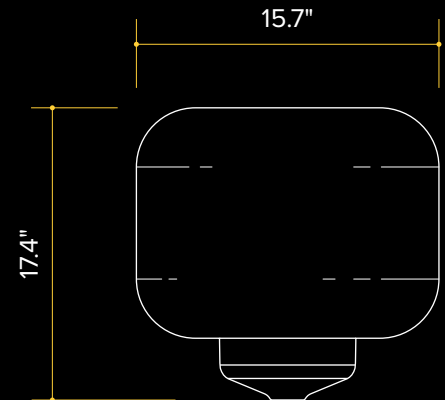

90–277
VOLT

EYE BOLT
SD-IBOLT-G1

TRIPOD ADAPTER
SD-TA-G1

2" C-CLAMP
SD-2CS-ECON-G1

FIXTURE CARRY BAG
SD-BLF-CB-SS-G3

REMOTE CONTROL
SD-SREMOTE-G3

150W BALLOON LIGHT FIXTURE
SD-BLF-150-G3

SeeDevil
APP CONTROLLED BALLOON LIGHT

- Quick and easy setup
- Glare-free lighting and wide area coverage
- Lightweight, versatile, portable and compact
- 19,500 lm, < 1.29 op amp, 90–277V input
- 11,300+ square feet of brilliant illumination
- Dimmable wireless remote
- Internal blower inflates balloon and cools LED panels
- LED Balloon Light diffuser constructed of heat-and-water-resistant, UV protected nylon
- Run multiple units on one 2000W generator
- 16' spec. grade power cord

POLAR DIAGRAM

Light on tripod at 6.5 feet

DIMENSIONS

SPECIFICATIONS

Product Name:	150 Watt Balloon Light Kit	Illumination Radius:	60ft
Fan wattage:	5W	Sq Ft of Illumination:	11,309.7 sq ft
Voltage:	AC 90–277V	Lamp Life:	50,000 hours
Frequency:	50/60 Hz	IP Rating:	IP 42
Operating Amperage:	1.29A	Operating Decibel:	52dB
Power Consumption:	155W	Weight	6.6 lb (fixture)
Operating Temperatures:	-30–130°F	Power Cord:	16ft
Luminous Flux:	19,500 lm	Warranty	Lifetime Limited Warranty (fixture)
Color Temperature:	3,000–5,000K		