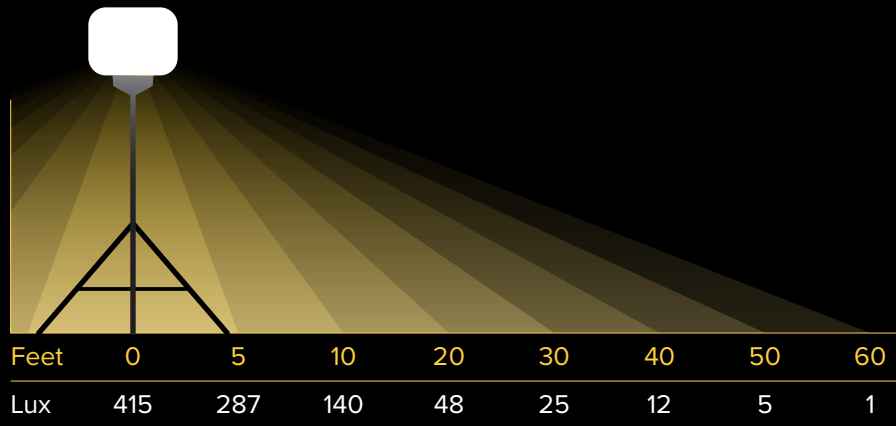

BALLOON LIGHT FIXTURE

SD-BLF-150-G3

LIFETIME WARRANTY

150
WATT

360° Diffused Glare-Free Illumination • Inflatable Balloon Light Diffuser

19,500
LUMEN

3,000–5,000K
COLOR

50,000
LASTING HOURS

90–277
VOLT

EYE BOLT
SD-IBOLT-G1

TRIPOD ADAPTER
SD-TA-G1

2" C-CLAMP
SD-2CS-ECON-G1

FIXTURE CARRY BAG
SD-BLF-CB-SS-G3

REMOTE CONTROL
SD-SREMOTE-G3

150W BALLOON LIGHT FIXTURE
SD-BLF-150-G3

SeeDevil
APP CONTROLLED BALLOON LIGHT

- Quick and easy setup
- Glare-free lighting and wide area coverage
- Lightweight, versatile, portable and compact
- 19,500 lm, < 1.29 op amp, 90–277V input
- 11,300+ square feet of brilliant illumination
- Dimmable wireless remote
- Internal blower inflates balloon and cools LED panels
- LED Balloon Light diffuser constructed of heat-and-water-resistant, UV protected nylon
- Run multiple units on one 2000W generator
- 16' spec. grade power cord

POLAR DIAGRAM

Light on tripod at 6.5 feet

DIMENSIONS

SPECIFICATIONS

Product Name:	150 Watt Balloon Light Kit	Illumination Radius:	60ft
Fan wattage:	5W	Sq Ft of Illumination:	11,309.7 sq ft
Voltage:	AC 90–277V	Lamp Life:	50,000 hours
Frequency:	50/60 Hz	IP Rating:	IP 42
Operating Amperage:	1.29A	Operating Decibel:	52dB
Power Consumption:	155W	Weight	6.6 lb (fixture)
Operating Temperatures:	-30–130°F	Power Cord:	16ft
Luminous Flux:	19,500 lm	Warranty	Lifetime Limited Warranty (fixture)
Color Temperature:	3,000–5,000K		