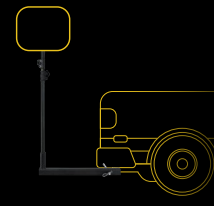

BALLOON LIGHT KIT

SD-150W-KIT-G3

150
WATT

360° Diffused Glare-Free Illumination • Inflatable Balloon Light Diffuser

19,500
LUMEN

3,000–5,000K
COLOR

50,000
LASTING HOURS

90–277
VOLT

LIFETIME WARRANTY

- Quick and easy setup
- Glare-free lighting and wide area coverage
- Lightweight, versatile, portable and compact
- 19,500 lm, < 1.29 op amp, 90–277V input
- 11,300+ square feet of brilliant illumination
- 6.5' heavy-duty sliding tripod
- Dimmable wireless remote
- Internal blower inflates balloon and cools LED panels
- LED Balloon Light diffuser constructed of heat-and-water-resistant, UV protected nylon
- Run multiple units on one 2000W generator
- 16' spec. grade power cord

FIXTURE CARRY BAG
SD-BLF-CB-SS-G3

6.5' TRIPOD CARRY BAG
SD-ST5-CB-G3

POLAR DIAGRAM

Light on tripod at 6.5 feet

DIMENSIONS

SPECIFICATIONS

Product Name:	150 Watt Balloon Light Kit	Illumination Radius:	60ft
Fan wattage:	5W	Sq Ft of Illumination:	11,309.7 sq ft
Voltage:	AC 90–277V	Lamp Life:	50,000 hours
Frequency:	50/60 Hz	IP Rating:	IP 42
Operating Amperage:	1.29A	Operating Decibel:	52dB
Power Consumption:	155W	Weight	6.6 lb (fixture) 7.1 lb (tripod)
Operating Temperatures:	-30–130°F	Power Cord:	16ft
Luminous Flux:	19,500 lm	Warranty	Lifetime Limited Warranty (fixture)
Color Temperature:	3,000–5,000K		

FEATURED ACCESSORIES (not included)

**2" HEAVY-DUTY
C-CLAMP**
SD-2CS-G1

**500W 560WH
PORTABLE POWER STATION**
SD-PPS500-G1

**STANDARD SERIES
UNIVERSAL POLE MOUNT KIT**
SD-UPMKIT-SM-G1

**STANDARD SERIES
TRUCK HITCH MOUNT**
SD-HITCHKIT-SM-G1