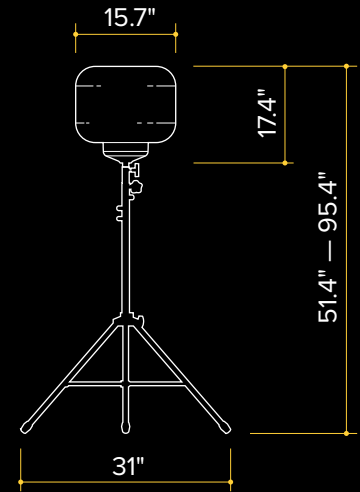

BALLOON LIGHT KIT

SD-150W-KIT-G3

150
WATT

360° Diffused Glare-Free Illumination • Inflatable Balloon Light Diffuser

19,500
LUMEN

3,000–5,000K
COLOR

50,000
LASTING HOURS

90–277
VOLT

LIFETIME WARRANTY

- Quick and easy setup
- Glare-free lighting and wide area coverage
- Lightweight, versatile, portable and compact
- 19,500 lm, < 1.29 op amp, 90–277V input
- 11,300+ square feet of brilliant illumination
- 6.5' heavy-duty sliding tripod
- Dimmable wireless remote
- Internal blower inflates balloon and cools LED panels
- LED Balloon Light diffuser constructed of heat-and-water-resistant, UV protected nylon
- Run multiple units on one 2000W generator
- 16' spec. grade power cord

FIXTURE CARRY BAG
SD-BLF-CB-SS-G3

6.5' TRIPOD CARRY BAG
SD-ST5-CB-G3

POLAR DIAGRAM

Light on tripod at 6.5 feet

DIMENSIONS

SPECIFICATIONS

Product Name:	150 Watt Balloon Light Kit	Illumination Radius:	60ft
Fan wattage:	5W	Sq Ft of Illumination:	11,309.7 sq ft
Voltage:	AC 90–277V	Lamp Life:	50,000 hours
Frequency:	50/60 Hz	IP Rating:	IP 42
Operating Amperage:	1.29A	Operating Decibel:	52dB
Power Consumption:	155W	Weight	6.6 lb (fixture) 7.1 lb (tripod)
Operating Temperatures:	-30–130°F	Power Cord:	16ft
Luminous Flux:	19,500 lm	Warranty	Lifetime Limited Warranty (fixture)
Color Temperature:	3,000–5,000K		