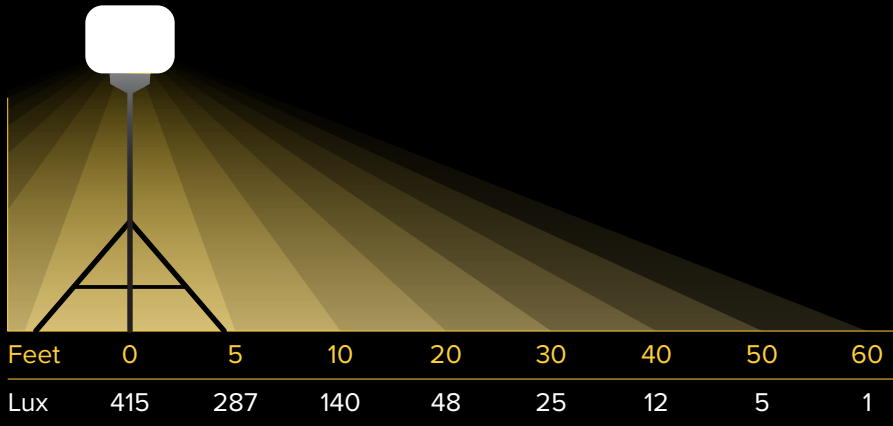

BALLOON LIGHT KIT

SD-150W-KIT-G3

150
WATT

360° Diffused Glare-Free Illumination • Inflatable Balloon Light Diffuser

19,500
LUMEN

3,000–5,000K
COLOR

50,000
LASTING HOURS

90–277
VOLT

LIFETIME WARRANTY

- Quick and easy setup
- Glare-free lighting and wide area coverage
- Lightweight, versatile, portable and compact
- 19,500 lm, < 1.29 op amp, 90–277V input
- 11,300+ square feet of brilliant illumination
- 6.5' heavy-duty sliding tripod
- Dimmable wireless remote
- Internal blower inflates balloon and cools LED panels
- LED Balloon Light diffuser constructed of heat-and-water-resistant, UV protected nylon
- Run multiple units on one 2000W generator
- 16' spec. grade power cord

REMOTE CONTROL
SD-SREMOTE-G3

150W BALLOON LIGHT FIXTURE
SD-BLF-150-G3

6.5' TRIPOD
SD-ST5-G3

SeeDevil

APP CONTROLLED BALLOON LIGHT

EYE BOLT
SD-IBOLT-G1

TRIPOD ADAPTER
SD-TA-G1

2" C-CLAMP
SD-2CS-ECON-G1

FIXTURE CARRY BAG
SD-BLF-CB-SS-G3

6.5' TRIPOD CARRY BAG
SD-ST5-CB-G3

POLAR DIAGRAM

Light on tripod at 6.5 feet

DIMENSIONS

SPECIFICATIONS

Product Name:	150 Watt Balloon Light Kit	Illumination Radius:	60ft
Fan wattage:	5W	Sq Ft of Illumination:	11,309.7 sq ft
Voltage:	AC 90–277V	Lamp Life:	50,000 hours
Frequency:	50/60 Hz	IP Rating:	IP 42
Operating Amperage:	1.29A	Operating Decibel:	52dB
Power Consumption:	155W	Weight	6.6 lb (fixture) 7.1 lb (tripod)
Operating Temperatures:	-30–130°F	Power Cord:	16ft
Luminous Flux:	19,500 lm	Warranty	Lifetime Limited Warranty (fixture)
Color Temperature:	3,000–5,000K		