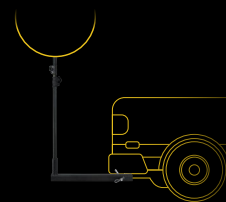

## FEATURED ACCESSORIES (not included)

**6.5' TRIPOD**  
SD-ST5-G3

**2" HEAVY-DUTY C-CLAMP**  
SD-2CS-G1

**500W 560WH PORTABLE POWER STATION**  
SD-PPS500-G1

**STANDARD SERIES TRUCK HITCH MOUNT**  
SD-HITCHKIT-SM-G1