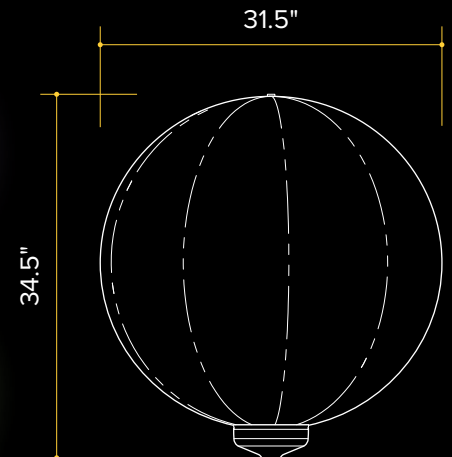

SPECIFICATIONS

Product Name: 100 Watt RGBW Balloon Light Kit
Voltage: AC 90–277V
Frequency: 50/60 Hz
Operating Amperage: 0.89A (white color mode)
Power Consumption: 107W
Operating Temperatures: -30–130°F
Luminous Flux: 12,000 lm (white color mode)

Lamp Life: 50,000 hours
IP Rating: IP 42
Operating Decibel: 59dB
Weight: 7.5 lb (fixture)
Power Cord: 16ft
Warranty: Lifetime Limited Warranty (fixture)

FEATURED ACCESSORIES (not included)

Visit SeeDevil.com for a comprehensive list of accessories

SeeDevil

Control your light with SeeDevil App

DESIGNED IN THE USA

MADE IN CHINA