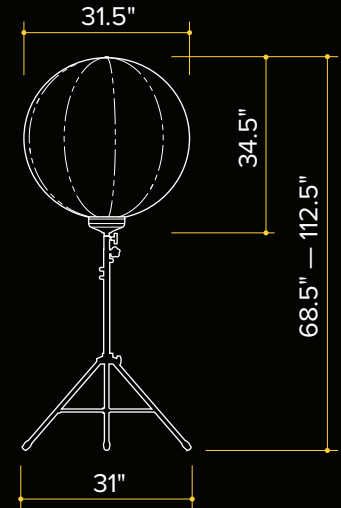

SPECIFICATIONS

Product Name:	100 Watt RGBW Balloon Light Kit
Voltage:	AC 90–277V
Frequency:	50/60 Hz
Operating Amperage:	0.89A (white color mode)
Power Consumption:	107W
Operating Temperatures:	-30–130°F
Luminous Flux:	12,000 lm (white color mode)

Lamp Life:	50,000 hours
IP Rating:	IP 42
Operating Decibel:	59dB
Weight:	7.5 lb (fixture) 7.1 lb (tripod)
Power Cord:	16ft
Warranty:	Lifetime Limited Warranty (fixture)

FEATURED ACCESSORIES (not included)

Visit
SeeDevil.com
for a comprehensive
list of accessories

SeeDevil

Control your light
with SeeDevil App

DESIGNED IN THE USA

MADE IN CHINA