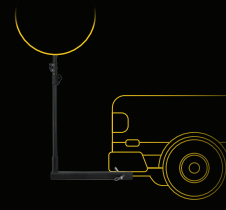

**STANDARD SERIES
TRUCK HITCH MOUNT**
SD-HITCHKIT-SM-G1

Visit
SeeDevil.com
for a comprehensive
list of accessories

SeeDevil

Control your light
with SeeDevil App

DESIGNED IN THE USA

MADE IN CHINA