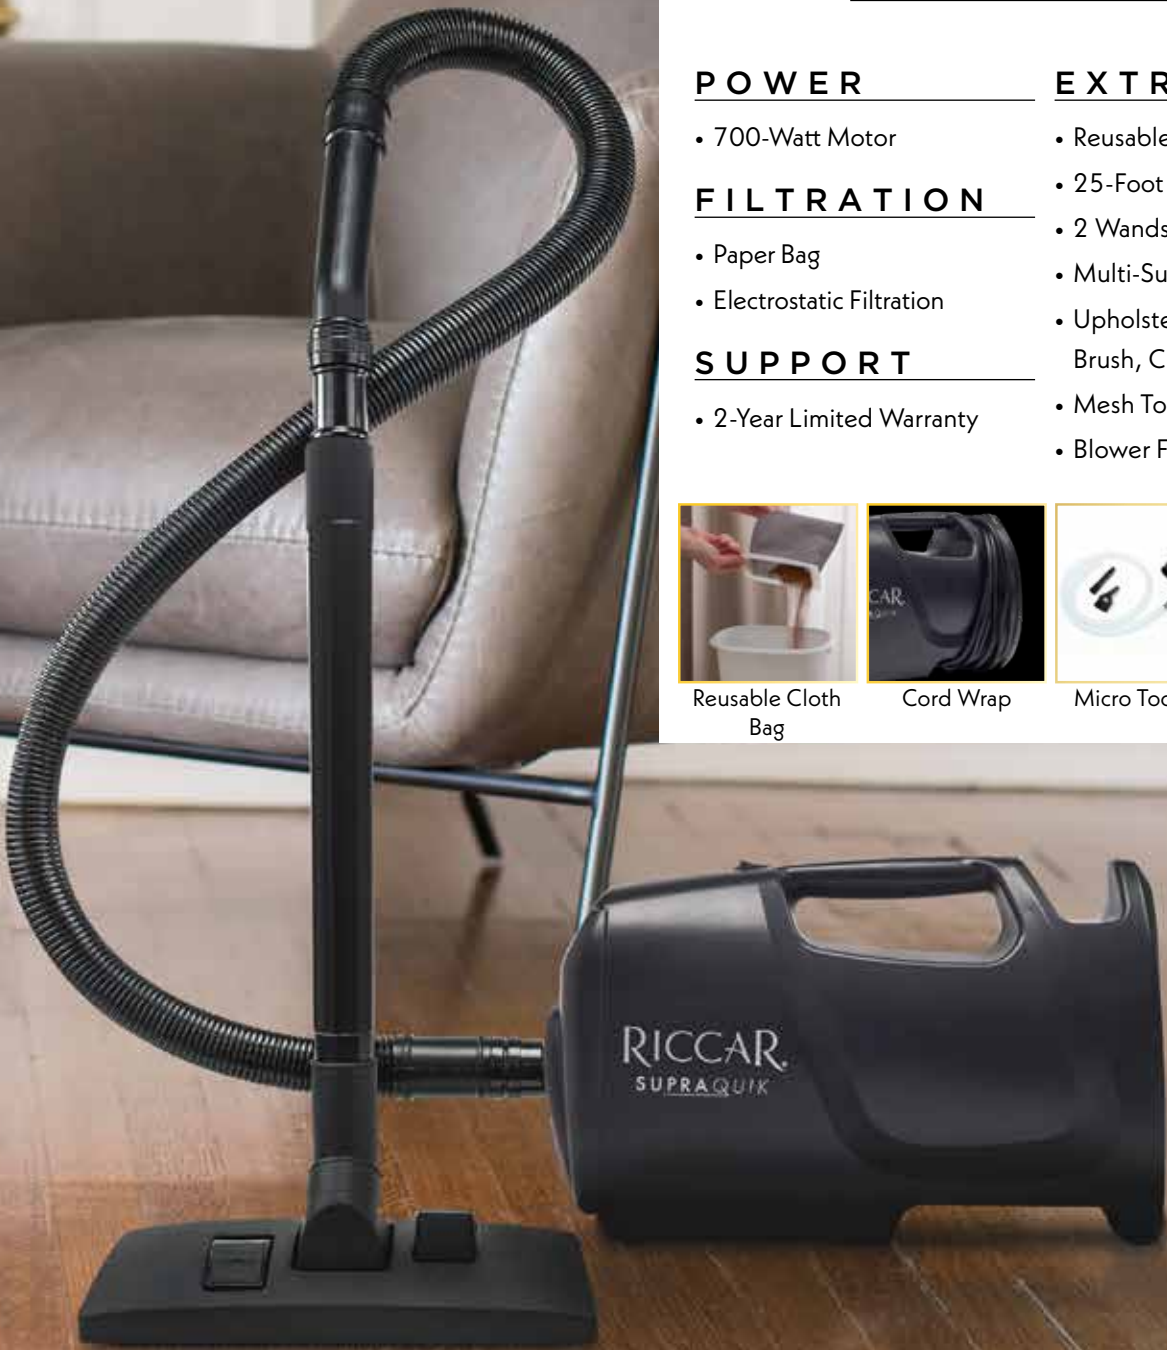

Reusable Cloth Bag

Cord Wrap

Micro Tool Set

Shoulder Strap

Gem

SMOOTH SURFACES | UPHOLSTERY

POWER

- 600-Watt Motor

EXTRAS

- 14-Foot Cord
- Flexible Hose
- Dust Brush, Upholstery Tool and Crevice Tool

DURABILITY

- Molded Handle Grip

FILTRATION

- Bagless
- Washable Dust Cup Filter

Tools Included

Molded Handle