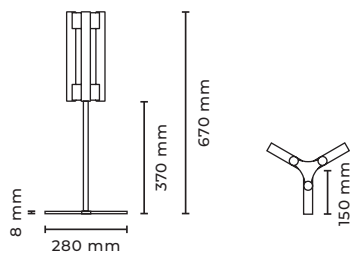

Process: The brass is cut, bent in its shape and polished. Then all the components are nickel plated or the brass is brushed and painted with a clear lacquer to maintain the natural effect of the brass. Lastly all parts are assembled to the LIA lighting object.

LIA

Table 30

Type	Floor light
Material	Brass
Environment	Indoors
Dimension	280 x 670 mm
Cable Length	1500 mm
Weight	2.2 kg
Certification	IP20 CE
EU/UK	230 V
Lamps	max. 3 x 35 W, S14s our suggestion: 3 x linear opal LED, 2700 K, 275 lm, Mains (Phase) dimmable, EPREL-ID: 566198

LIA
Floor 50

Type	Floor light
Material	Brass
Environment	Indoors
Dimensions	370 x 1170 mm
Cable Length	1500 mm
Weight	2.4 kg
Certification	IP20 CE
EU/UK	230 V
Lamps	max. 3 x 60 W, S14s, our suggestion: 3x linear opal LED, 2700 K, 470 lm, Mains (Phase) dimmable, EPREL-ID: 566200

Standard finishes:

050 08 101 12	polished nickel
050 08 201 12	brushed nickel
050 08 202 12	brushed brass
050 08 209 12	black matte

LIA
Floor 100

Type	Floor light
Material	Brass
Environment	Indoors
Dimensions	540 x 2150 mm
Cable Length	1500 mm
Weight	3 kg
Certification	IP20 CE
EU/UK	230 V
Lamps	max 3 x 120 W, S14s, our suggestion: 3x linear opal LED, 2700 K, 1055 lm, Mains (Phase) dimmable, EPREL-ID: 566195