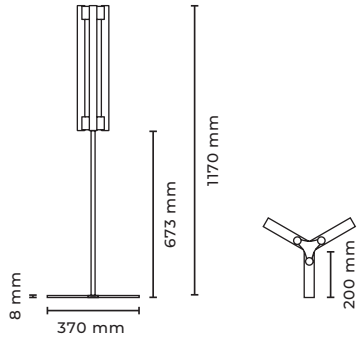

LIA

Table 30

Type	Floor light
Material	Brass
Environment	Indoors
Dimension	280 x 670 mm
Cable Length	1500 mm
Weight	2.2 kg
Certification	IP20 CE
EU/UK	230 V
Lamps	max. 3 x 35 W, S14s our suggestion: 3 x linear opal LED, 2700 K, 275 lm, Mains (Phase) dimmable, EPREL-ID: 566198

LIA
Floor 50

Type	Floor light
Material	Brass
Environment	Indoors
Dimensions	370 x 1170 mm
Cable Length	1500 mm
Weight	2.4 kg
Certification	IP20 CE
EU/UK	230 V
Lamps	max. 3 x 60 W, S14s, our suggestion: 3x linear opal LED, 2700 K, 470 lm, Mains (Phase) dimmable, EPREL-ID: 566200

Standard finishes:

050 08 101 12	polished nickel
050 08 201 12	brushed nickel
050 08 202 12	brushed brass
050 08 209 12	black matte

LIA
Floor 100

Type	Floor light
Material	Brass
Environment	Indoors
Dimensions	540 x 2150 mm
Cable Length	1500 mm
Weight	3 kg
Certification	IP20 CE
EU/UK	230 V
Lamps	max 3 x 120 W, S14s, our suggestion: 3x linear opal LED, 2700 K, 1055 lm, Mains (Phase) dimmable, EPREL-ID: 566195