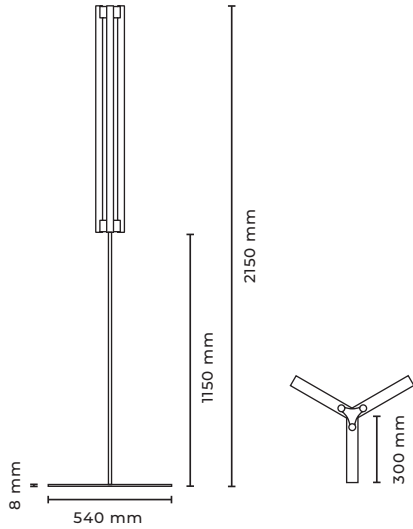

LIA

Table 30

Type	Floor light
Material	Brass
Environment	Indoors
Dimension	280 x 670 mm
Cable Length	1500 mm
Weight	2.2 kg
Certification	IP20 CE
EU/UK	230 V
Lamps	max. 3 x 35 W, S14s our suggestion: 3 x linear opal LED, 2700 K, 275 lm, Mains (Phase) dimmable, EPREL-ID: 566198

LIA
Floor 50

Type	Floor light
Material	Brass
Environment	Indoors
Dimensions	370 x 1170 mm
Cable Length	1500 mm
Weight	2.4 kg
Certification	IP20 CE
EU/UK	230 V
Lamps	max. 3 x 60 W, S14s, our suggestion: 3x linear opal LED, 2700 K, 470 lm, Mains (Phase) dimmable, EPREL-ID: 566200

Standard finishes:

050 08 101 12	polished nickel
050 08 201 12	brushed nickel
050 08 202 12	brushed brass
050 08 209 12	black matte

LIA
Floor 100

Type	Floor light
Material	Brass
Environment	Indoors
Dimensions	540 x 2150 mm
Cable Length	1500 mm
Weight	3 kg
Certification	IP20 CE
EU/UK	230 V
Lamps	max 3 x 120 W, S14s, our suggestion: 3x linear opal LED, 2700 K, 1055 lm, Mains (Phase) dimmable, EPREL-ID: 566195