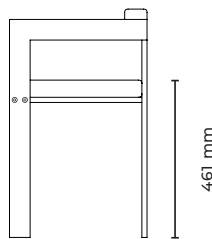

## SALONE CHAIR

Material	Aluminium, Leather
Weight	12 Kg
Dimensions	535 x 400 x 748 mm