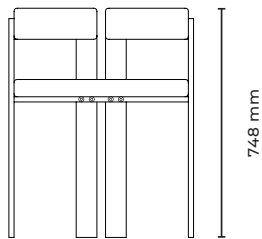

## SALONE CHAIR

Material	Aluminium, Leather
Weight	12 Kg
Dimensions	535 x 400 x 748 mm