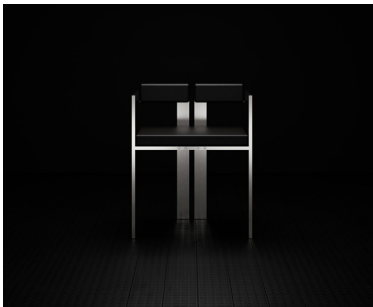

## SALONE CHAIR

Designed by KAIA x GSL  
2024

## SALONE CHAIR

Material	Aluminium, Leather
Weight	12 Kg
Dimensions	535 x 400 x 748 mm