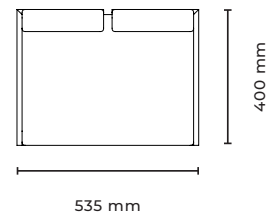

## SALONE CHAIR

Material	Aluminium, Leather
Weight	12 Kg
Dimensions	535 x 400 x 748 mm