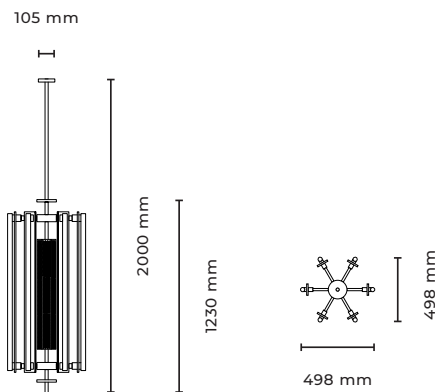

EMPYREAN

Type	Ceiling light
Material	Stainless Steel
Environment	Indoors
Dimensions	2000 x 498 x 498 mm
Weight	48 kg
Certification	IP20 CE
EU/UK - US	230 V - 110 V
Ceiling Rose	Ø 105 x 20 mm
Lamps	max 6x 120 W, S14s, our suggestion: 6x linear opal LED, 9,9W, 2700K, 1055 lm, Mains (Phase) dimmable, EPREL-ID: 566195
US Lamps	6x Linear opal LED S14s*, 13W, 2700K, 1150 lm, Mains dimmable (leading edge)
Standard finishes:	polished nickel
301 01 101	