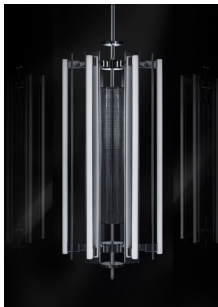

KAIA

EMPYREAN

Designed by KAIA x GSL
2024

The 'Empyrean' presents a meticulously crafted cinematic ambiance, using the evocative power of light to capture a timeless dimension.

Within the installation, two influential inspirations are merged: the technical prowess of Art Deco and the mystique of sacred geometry. Through the innovative use of KAIA's iconic LED tubes, a dynamic and enthralling environment is orchestrated. A focal point of the display is the Empyrean chandelier, adorned with a 'starburst' motif reminiscent of esoteric rays of light, invoking feelings of transcendence and the sublime when viewed from above.

EMPYREAN

Type	Ceiling light
Material	Stainless Steel
Environment	Indoors
Dimensions	2000 x 498 x 498 mm
Weight	48 kg
Certification	IP20 CE
EU/UK - US	230 V - 110 V
Ceiling Rose	Ø 105 x 20 mm
Lamps	max 6x 120 W, S14s, our suggestion: 6x linear opal LED, 9,9W, 2700K, 1055 lm, Mains (Phase) dimmable, EPREL-ID: 566195
US Lamps	6x Linear opal LED S14s*, 13W, 2700K, 1150 lm, Mains dimmable (leading edge)
Standard finishes:	polished nickel
301 01 101	