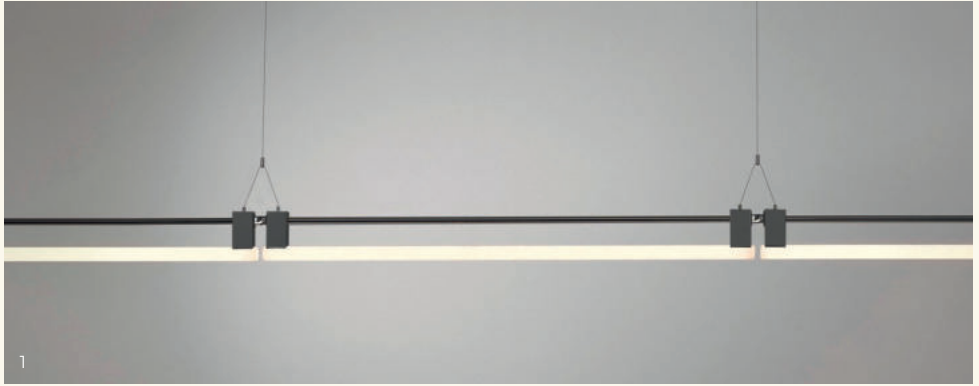

2 RIO IN AND OUT SUSPENSION

Ø 1100 x 50 x 34 mm - Ø 43,30 x 1,96 x 1,33 "

3 RIO IN / OUT CEILING / WALL

Ø 1100 x 50 x 34 mm - Ø 43,30 x 1,96 x 1,33 "

RIO IN CEILING / WALL

Ø 900 x 27 x 25 mm - Ø 35,43 x 1,06 x 0,98 "

RIO OUT CEILING / WALL

Ø 900 x 27 x 25 mm - Ø 35,43 x 1,06 x 0,98 "

4 RIO IN PENDANT

Ø 900 x 27 x 25 mm - Ø 35,43 x 1,06 x 0,98 "

OUR SMALL DESIGN PIECES

1 EON SUSPENSION SET 3
3100 x 100 mm - 122,04 x 3,94 "