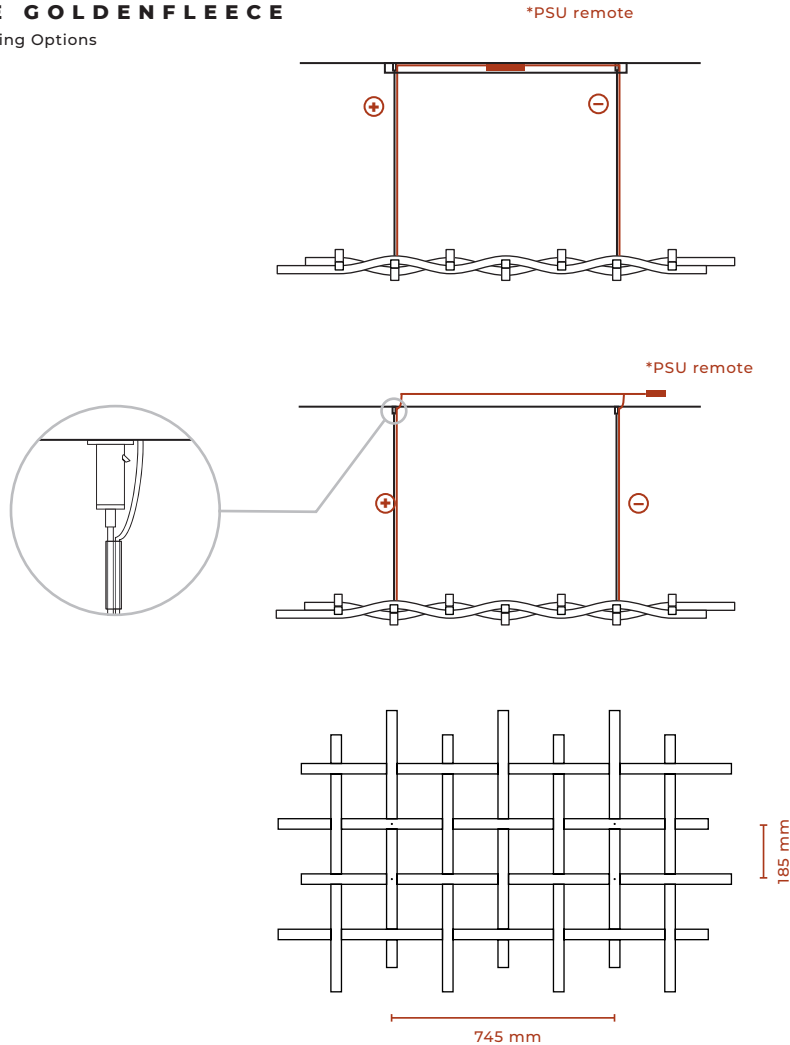

### COLLECTION EDITION

|                                  |  |
|----------------------------------|--|
| Type                             | Suspension   |
| Material                         | Brass   Acrylic  |
| Environment                      | Indoors  |
| Dimensions                       | 1520 x 950 x 70 mm   |
| Cable   Suspension               | 2000 mm  |
| Weight                           | 15 kg  |
| Ceiling Rose                     | on request   |
| Certification                    | IP 20 CE   |
| Lamping                          | LED, 24V, Warm White 3000K<br>(or as requested), Direct 6970 lm,<br>Indirect (after acrylic diffusor)<br>4460 lm |
| LED Watt                         | 123,4W (74,4W downlight,<br>49W uplight)   |
| Standard finishes:<br>190 01 202 | brushed brass  |

## THE GOLDENFLEECE

Mounting Options

**ATTENTION |** Make sure that the lamp is hung straight and evenly. Ideally pulling all 4 wires simultaneously. Under no circumstances should the suspension cables be loaded individually! The luminaire may only be suspended using all four cables. The maximum distance from the linear led of the Golden Fleece to the PSU is 3 meters. For any longer distance please contact [sales@kaialighting.com](mailto:sales@kaialighting.com).