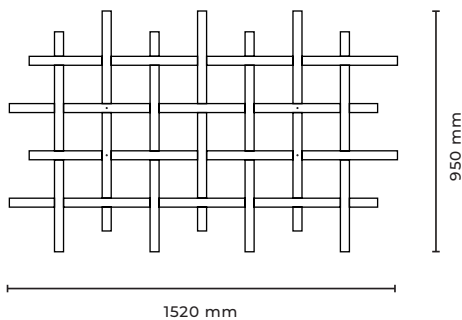

### COLLECTION EDITION

|                                  |  |
|----------------------------------|--|
| Type                             | Suspension   |
| Material                         | Brass   Acrylic  |
| Environment                      | Indoors  |
| Dimensions                       | 1520 x 950 x 70 mm   |
| Cable   Suspension               | 2000 mm  |
| Weight                           | 15 kg  |
| Ceiling Rose                     | on request   |
| Certification                    | IP 20 CE   |
| Lamping                          | LED, 24V, Warm White 3000K<br>(or as requested), Direct 6970 lm,<br>Indirect (after acrylic diffusor)<br>4460 lm |
| LED Watt                         | 123,4W (74,4W downlight,<br>49W uplight)   |
| Standard finishes:<br>190 01 202 | brushed brass  |