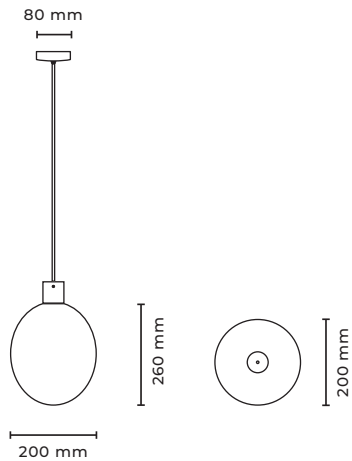

GLOW 1

Type	Suspension light
Material	Solid brass/crystal glass/papier-mâché
Environment	Indoors
Dimensions	300 x 200 x 610 mm - 11,21 x 7,87 x 24,01 " Glass Ø 200 x 260 mm - 7,87 x 10,23 "
Stem Length	150 mm - 6 " (can be customized)
Weight	3 kg - 6,6 lb
Certification	IP20 CE
EU/UK - US	230 V - 110 V
Ceiling Rose - US	Ø 80 x 65 mm - Ø 5.9 x 1.77 "
Lamping	1x LED Tube: E14 115mm (3,94 ") Tube Light Bulb, clear, 2.7 W (250lm), 2600K, dimmable
Lamping US	1x E12, Tube Light Bulbs not included

GLOW SUSPENSION

Type	Suspension light
Material	Solid brass/crystal glass/papier-mâché
Environment	Indoors
Dimensions	Glass Ø 200 x 260 mm - 7,87 x 10,23 "
Cable Length	1500 mm - 59 " (can be customized)
Weight	2,5 kg - 5,5 lb
Certification	IP20 CE
EU/UK - US	230 V - 110 V
Ceiling Rose - US	Ø 80 x 25 mm - Ø 5.9 x 1 "
Lamping	1x LED Tube: E14 115mm (3,94 ") Tube Light Bulb, clear, 2.7 W (250lm), 2600K, dimmable
Lamping US	1x E12, Tube Light Bulbs not included

GLOW 2

Type	Suspension light
Material	Solid brass/crystal glass/papier-mâché
Environment	Indoors
Dimensions	800 x 200 x 460 mm - 31,45 x 7,87 x 18,11 "
Stem Length	Glass Ø 200 x 260 mm - 7,87 x 10,23 "
Weight	300 mm - 11,81 " (can be customized) 4 kg - 8,8 lb
Certification	IP20 CE
EU/UK - US	230 V - 110 V
Ceiling Rose - US	Ø 80 x 65 mm - Ø 5.9 x 1.77 "
Lamping	2x LED Tube: E14 115mm (3,94 ") Tube Light Bulb, clear, 2.7 W (250lm), 2600K, dimmable
Lamping US	2x E12, Tube Light Bulbs not included

GLOW 3

Type	Suspension light
Material	Solid brass/crystal glass/papier-mâché
Environment	Indoors
Dimensions	800 x 200 x 810 mm - 31,56 x 7,87 x 31,89 "
	Glass Ø 200 x 260 mm - 7,87 x 10,23 "
Stem Length	300 mm - 11,81 " (can be customized)
Weight	6 kg - 13,2 lb
Certification	IP20 CE
EU/UK - US	230 V - 110 V
Ceiling Rose - US	Ø 80 x 65 mm - Ø 5.9 x 1.77 "
Lamping	3x LED Tube: E14 115mm (3,94 ") Tube Light Bulb, clear, 2.7 W (250lm), 2600K, dimmable
Lamping US	3x E12, Tube Light Bulbs not included