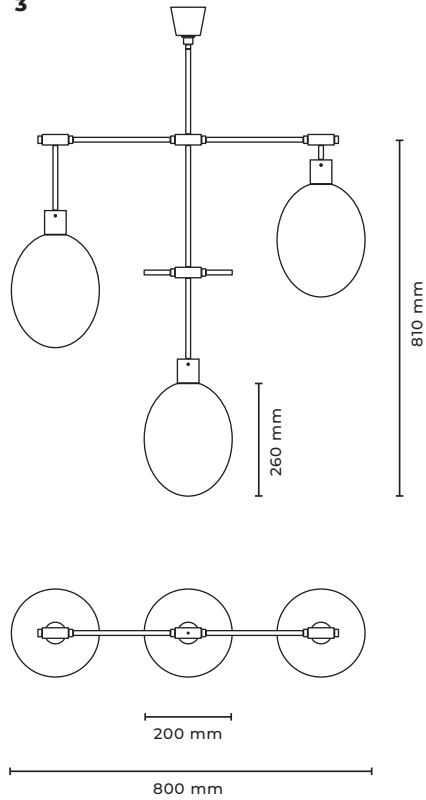

GLOW 1

Type	Suspension light
Material	Solid brass/crystal glass/papier-mâché
Environment	Indoors
Dimensions	300 x 200 x 610 mm - 11,21 x 7,87 x 24,01 " Glass Ø 200 x 260 mm - 7,87 x 10,23 "
Stem Length	150 mm - 6 " (can be customized)
Weight	3 kg - 6,6 lb
Certification	IP20 CE
EU/UK - US	230 V - 110 V
Ceiling Rose - US	Ø 80 x 65 mm - Ø 5.9 x 1.77 "
Lamping	1x LED Tube: E14 115mm (3,94 ") Tube Light Bulb, clear, 2.7 W (250lm), 2600K, dimmable
Lamping US	1x E12, Tube Light Bulbs not included

GLOW SUSPENSION

Type	Suspension light
Material	Solid brass/crystal glass/papier-mâché
Environment	Indoors
Dimensions	Glass Ø 200 x 260 mm - 7,87 x 10,23 "
Cable Length	1500 mm - 59 " (can be customized)
Weight	2,5 kg - 5,5 lb
Certification	IP20 CE
EU/UK - US	230 V - 110 V
Ceiling Rose - US	Ø 80 x 25 mm - Ø 5.9 x 1 "
Lamping	1x LED Tube: E14 115mm (3,94 ") Tube Light Bulb, clear, 2.7 W (250lm), 2600K, dimmable
Lamping US	1x E12, Tube Light Bulbs not included

GLOW 2

Type	Suspension light
Material	Solid brass/crystal glass/papier-mâché
Environment	Indoors
Dimensions	800 x 200 x 460 mm - 31,45 x 7,87 x 18,11 "
Stem Length	Glass Ø 200 x 260 mm - 7,87 x 10,23 "
Weight	300 mm - 11,81 " (can be customized) 4 kg - 8,8 lb
Certification	IP20 CE
EU/UK - US	230 V - 110 V
Ceiling Rose - US	Ø 80 x 65 mm - Ø 5.9 x 1.77 "
Lamping	2x LED Tube: E14 115mm (3,94 ") Tube Light Bulb, clear, 2.7 W (250lm), 2600K, dimmable
Lamping US	2x E12, Tube Light Bulbs not included

GLOW 3

Type	Suspension light
Material	Solid brass/crystal glass/papier-mâché
Environment	Indoors
Dimensions	800 x 200 x 810 mm - 31,56 x 7,87 x 31,89 "
	Glass Ø 200 x 260 mm - 7,87 x 10,23 "
Stem Length	300 mm - 11,81 " (can be customized)
Weight	6 kg - 13,2 lb
Certification	IP20 CE
EU/UK - US	230 V - 110 V
Ceiling Rose - US	Ø 80 x 65 mm - Ø 5.9 x 1.77 "
Lamping	3x LED Tube: E14 115mm (3,94 ") Tube Light Bulb, clear, 2.7 W (250lm), 2600K, dimmable
Lamping US	3x E12, Tube Light Bulbs not included