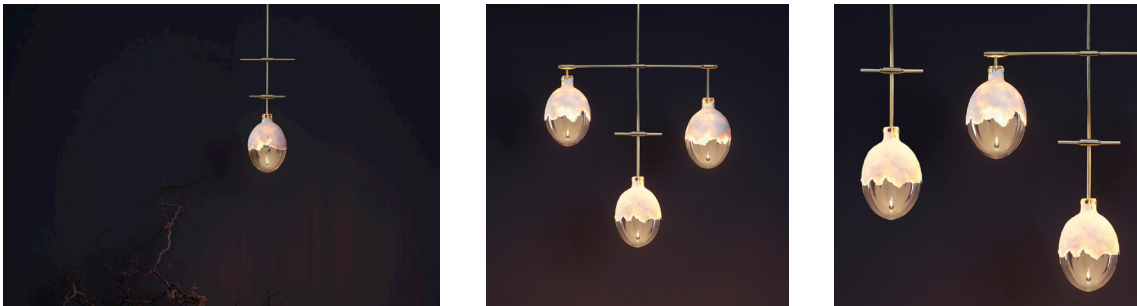

KAIA

GLOW

Designed by Sophie Dries
Paris 2020

GLOW is a new collection inspired by the Inner Glow – a sculptural lighting piece designed in collaboration with French architect and designer Sophie Dries. This collection sees Inner Glow's grandeur distilled into a more compact form suitable for the contemporary home. The designers' choice of paper is an evolution of the papier-mâché process and has a raw, textural quality that resembles stone.

GLOW 1

Type	Suspension light
Material	Solid brass/crystal glass/papier-mâché
Environment	Indoors
Dimensions	300 x 200 x 610 mm - 11,21 x 7,87 x 24,01 " Glass Ø 200 x 260 mm - 7,87 x 10,23 "
Stem Length	150 mm - 6 " (can be customized)
Weight	3 kg - 6,6 lb
Certification	IP20 CE
EU/UK - US	230 V - 110 V
Ceiling Rose - US	Ø 80 x 65 mm - Ø 5.9 x 1.77 "
Lamping	1x LED Tube: E14 115mm (3,94 ") Tube Light Bulb, clear, 2.7 W (250lm), 2600K, dimmable
Lamping US	1x E12, Tube Light Bulbs not included

GLOW SUSPENSION

Type	Suspension light
Material	Solid brass/crystal glass/papier-mâché
Environment	Indoors
Dimensions	Glass Ø 200 x 260 mm - 7,87 x 10,23 "
Cable Length	1500 mm - 59 " (can be customized)
Weight	2,5 kg - 5,5 lb
Certification	IP20 CE
EU/UK - US	230 V - 110 V
Ceiling Rose - US	Ø 80 x 25 mm - Ø 5.9 x 1 "
Lamping	1x LED Tube: E14 115mm (3,94 ") Tube Light Bulb, clear, 2.7 W (250lm), 2600K, dimmable
Lamping US	1x E12, Tube Light Bulbs not included