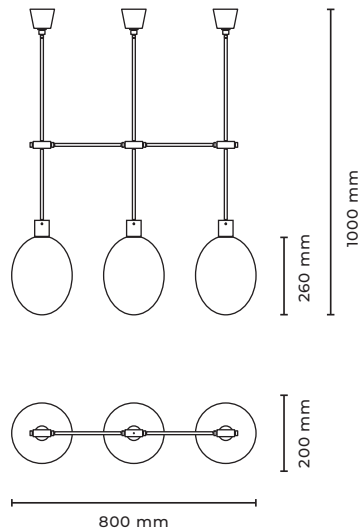

GLOW SUSPENSION

Type	Suspension light
Material	Solid brass/crystal glass/papier-mâché
Environment	Indoors
Dimensions	Glass Ø 200 x 260 mm - 7,87 x 10,23 "
Cable Length	1500 mm - 59 " (can be customized)
Weight	2,5 kg - 5,5 lb
Certification	IP20 CE
EU/UK - US	230 V - 110 V
Ceiling Rose - US	Ø 80 x 25 mm - Ø 5.9 x 1 "
Lamping	1x LED Tube: E14 115mm (3,94 ") Tube Light Bulb, clear, 2.7 W (250lm), 2600K, dimmable
Lamping US	1x E12, Tube Light Bulbs not included

GLOW 2

Type	Suspension light
Material	Solid brass/crystal glass/papier-mâché
Environment	Indoors
Dimensions	800 x 200 x 460 mm - 31,45 x 7,87 x 18,11 "
Stem Length	Glass Ø 200 x 260 mm - 7,87 x 10,23 "
Weight	300 mm - 11,81 " (can be customized) 4 kg - 8,8 lb
Certification	IP20 CE
EU/UK - US	230 V - 110 V
Ceiling Rose - US	Ø 80 x 65 mm - Ø 5.9 x 1.77 "
Lamping	2x LED Tube: E14 115mm (3,94 ") Tube Light Bulb, clear, 2.7 W (250lm), 2600K, dimmable
Lamping US	2x E12, Tube Light Bulbs not included

GLOW 3

Type	Suspension light
Material	Solid brass/crystal glass/papier-mâché
Environment	Indoors
Dimensions	800 x 200 x 810 mm - 31,56 x 7,87 x 31,89 "
	Glass Ø 200 x 260 mm - 7,87 x 10,23 "
Stem Length	300 mm - 11,81 " (can be customized)
Weight	6 kg - 13,2 lb
Certification	IP20 CE
EU/UK - US	230 V - 110 V
Ceiling Rose - US	Ø 80 x 65 mm - Ø 5.9 x 1.77 "
Lamping	3x LED Tube: E14 115mm (3,94 ") Tube Light Bulb, clear, 2.7 W (250lm), 2600K, dimmable
Lamping US	3x E12, Tube Light Bulbs not included

GLOW 3 IN LINE

Type	Suspension light
Material	Solid brass/crystal glass/papier-mâché
Environment	Indoors
Dimensions	800 x 200 x 1000 mm - 31,56 x 7,87 x 39,37 "
	Glass Ø 200 x 260 mm - 7,87 x 10,23 "
Stem Length	350 mm - 13,78 " (can be customized)
Weight	6 kg - 13,2 lb
Certification	IP20 CE
EU/UK - US	230 V - 110 V
Ceiling Rose	3x Ø 80 x 65 mm - 3x Ø 3,15 x 2,56 "
Lamping	3x LED Tube: E14 115mm (3,94 ") Tube Light Bulb, clear, 2.7 W (250lm), 2600K, dimmable
Lamping US	3x E12, Tube Light Bulbs not included