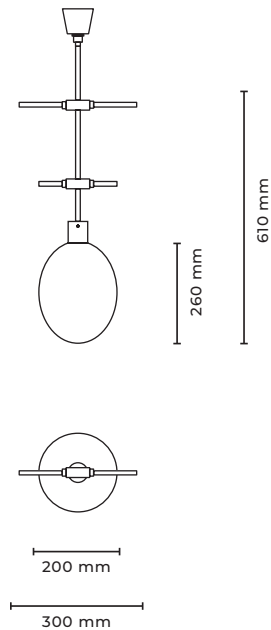

GLOW 1

Type	Suspension light
Material	Solid brass/crystal glass/papier-mâché
Environment	Indoors
Dimensions	300 x 200 x 610 mm - 11,21 x 7,87 x 24,01 " Glass Ø 200 x 260 mm - 7,87 x 10,23 "
Stem Length	150 mm - 6 " (can be customized)
Weight	3 kg - 6,6 lb
Certification	IP20 CE
EU/UK - US	230 V - 110 V
Ceiling Rose - US	Ø 80 x 65 mm - Ø 5.9 x 1.77 "
Lamping	1x LED Tube: E14 115mm (3,94 ") Tube Light Bulb, clear, 2.7 W (250lm), 2600K, dimmable
Lamping US	1x E12, Tube Light Bulbs not included

GLOW SUSPENSION

Type	Suspension light
Material	Solid brass/crystal glass/papier-mâché
Environment	Indoors
Dimensions	Glass Ø 200 x 260 mm - 7,87 x 10,23 "
Cable Length	1500 mm - 59 " (can be customized)
Weight	2,5 kg - 5,5 lb
Certification	IP20 CE
EU/UK - US	230 V - 110 V
Ceiling Rose - US	Ø 80 x 25 mm - Ø 5.9 x 1 "
Lamping	1x LED Tube: E14 115mm (3,94 ") Tube Light Bulb, clear, 2.7 W (250lm), 2600K, dimmable
Lamping US	1x E12, Tube Light Bulbs not included

GLOW 2

Type	Suspension light
Material	Solid brass/crystal glass/papier-mâché
Environment	Indoors
Dimensions	800 x 200 x 460 mm - 31,45 x 7,87 x 18,11 "
Stem Length	Glass Ø 200 x 260 mm - 7,87 x 10,23 "
Weight	300 mm - 11,81 " (can be customized) 4 kg - 8,8 lb
Certification	IP20 CE
EU/UK - US	230 V - 110 V
Ceiling Rose - US	Ø 80 x 65 mm - Ø 5.9 x 1.77 "
Lamping	2x LED Tube: E14 115mm (3,94 ") Tube Light Bulb, clear, 2.7 W (250lm), 2600K, dimmable
Lamping US	2x E12, Tube Light Bulbs not included

GLOW 3

Type	Suspension light
Material	Solid brass/crystal glass/papier-mâché
Environment	Indoors
Dimensions	800 x 200 x 810 mm - 31,56 x 7,87 x 31,89 "
	Glass Ø 200 x 260 mm - 7,87 x 10,23 "
Stem Length	300 mm - 11,81 " (can be customized)
Weight	6 kg - 13,2 lb
Certification	IP20 CE
EU/UK - US	230 V - 110 V
Ceiling Rose - US	Ø 80 x 65 mm - Ø 5.9 x 1.77 "
Lamping	3x LED Tube: E14 115mm (3,94 ") Tube Light Bulb, clear, 2.7 W (250lm), 2600K, dimmable
Lamping US	3x E12, Tube Light Bulbs not included