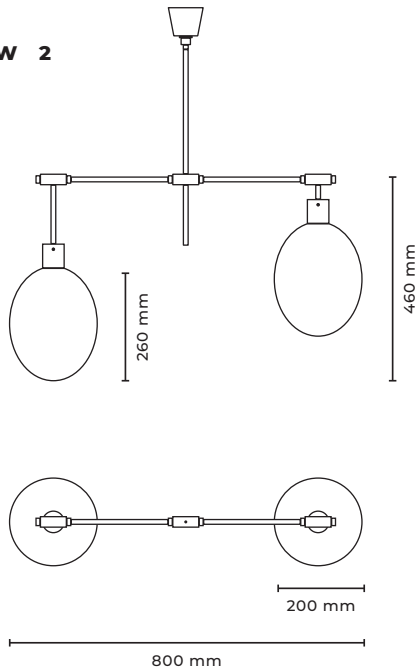

GLOW 1

Type	Suspension light
Material	Solid brass/crystal glass/papier-mâché
Environment	Indoors
Dimensions	300 x 200 x 610 mm - 11,21 x 7,87 x 24,01 " Glass Ø 200 x 260 mm - 7,87 x 10,23 "
Stem Length	150 mm - 6 " (can be customized)
Weight	3 kg - 6,6 lb
Certification	IP20 CE
EU/UK - US	230 V - 110 V
Ceiling Rose - US	Ø 80 x 65 mm - Ø 5.9 x 1.77 "
Lamping	1x LED Tube: E14 115mm (3,94 ") Tube Light Bulb, clear, 2.7 W (250lm), 2600K, dimmable
Lamping US	1x E12, Tube Light Bulbs not included

GLOW SUSPENSION

Type	Suspension light
Material	Solid brass/crystal glass/papier-mâché
Environment	Indoors
Dimensions	Glass Ø 200 x 260 mm - 7,87 x 10,23 "
Cable Length	1500 mm - 59 " (can be customized)
Weight	2,5 kg - 5,5 lb
Certification	IP20 CE
EU/UK - US	230 V - 110 V
Ceiling Rose - US	Ø 80 x 25 mm - Ø 5.9 x 1 "
Lamping	1x LED Tube: E14 115mm (3,94 ") Tube Light Bulb, clear, 2.7 W (250lm), 2600K, dimmable
Lamping US	1x E12, Tube Light Bulbs not included

GLOW 2

Type	Suspension light
Material	Solid brass/crystal glass/papier-mâché
Environment	Indoors
Dimensions	800 x 200 x 460 mm - 31,45 x 7,87 x 18,11 "
Stem Length	Glass Ø 200 x 260 mm - 7,87 x 10,23 "
Weight	300 mm - 11,81 " (can be customized) 4 kg - 8,8 lb
Certification	IP20 CE
EU/UK - US	230 V - 110 V
Ceiling Rose - US	Ø 80 x 65 mm - Ø 5.9 x 1.77 "
Lamping	2x LED Tube: E14 115mm (3,94 ") Tube Light Bulb, clear, 2.7 W (250lm), 2600K, dimmable
Lamping US	2x E12, Tube Light Bulbs not included

GLOW 3

Type	Suspension light
Material	Solid brass/crystal glass/papier-mâché
Environment	Indoors
Dimensions	800 x 200 x 810 mm - 31,56 x 7,87 x 31,89 "
	Glass Ø 200 x 260 mm - 7,87 x 10,23 "
Stem Length	300 mm - 11,81 " (can be customized)
Weight	6 kg - 13,2 lb
Certification	IP20 CE
EU/UK - US	230 V - 110 V
Ceiling Rose - US	Ø 80 x 65 mm - Ø 5.9 x 1.77 "
Lamping	3x LED Tube: E14 115mm (3,94 ") Tube Light Bulb, clear, 2.7 W (250lm), 2600K, dimmable
Lamping US	3x E12, Tube Light Bulbs not included