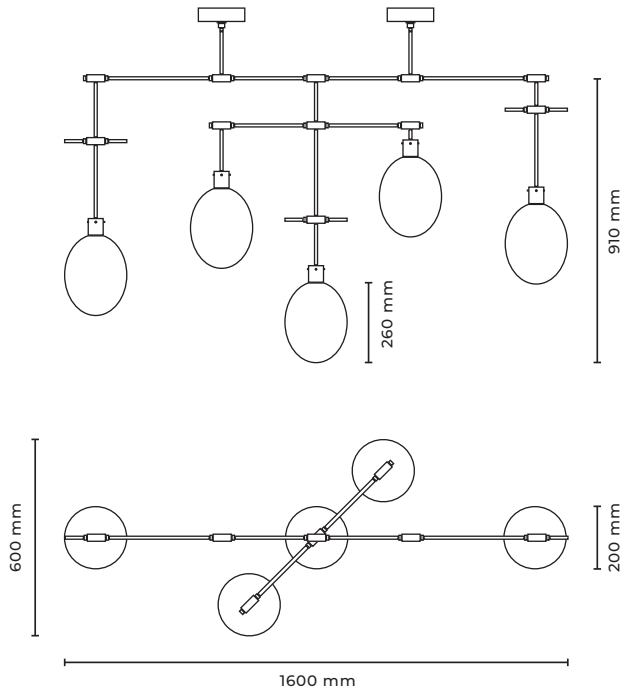

GLOW SUSPENSION

Type	Suspension light
Material	Solid brass/crystal glass/papier-mâché
Environment	Indoors
Dimensions	Glass Ø 200 x 260 mm - 7,87 x 10,23 "
Cable Length	1500 mm - 59 " (can be customized)
Weight	2,5 kg - 5,5 lb
Certification	IP20 CE
EU/UK - US	230 V - 110 V
Ceiling Rose - US	Ø 80 x 25 mm - Ø 5.9 x 1 "
Lamping	1x LED Tube: E14 115mm (3,94 ") Tube Light Bulb, clear, 2.7 W (250lm), 2600K, dimmable
Lamping US	1x E12, Tube Light Bulbs not included

GLOW 3

Type	Suspension light
Material	Solid brass/crystal glass/papier-mâché
Environment	Indoors
Dimensions	800 x 200 x 810 mm - 31,56 x 7,87 x 31,89 "
	Glass Ø 200 x 260 mm - 7,87 x 10,23 "
Stem Length	300 mm - 11,81 " (can be customized)
Weight	6 kg - 13,2 lb
Certification	IP20 CE
EU/UK - US	230 V - 110 V
Ceiling Rose - US	Ø 80 x 65 mm - Ø 5.9 x 1.77 "
Lamping	3x LED Tube: E14 115mm (3,94 ") Tube Light Bulb, clear, 2.7 W (250lm), 2600K, dimmable
Lamping US	3x E12, Tube Light Bulbs not included

GLOW 3 IN LINE

Type	Suspension light
Material	Solid brass/crystal glass/papier-mâché
Environment	Indoors
Dimensions	800 x 200 x 1000 mm - 31,56 x 7,87 x 39,37 "
	Glass Ø 200 x 260 mm - 7,87 x 10,23 "
Stem Length	350 mm - 13,78 " (can be customized)
Weight	6 kg - 13,2 lb
Certification	IP20 CE
EU/UK - US	230 V - 110 V
Ceiling Rose	3x Ø 80 x 65 mm - 3x Ø 3,15 x 2,56 "
Lamping	3x LED Tube: E14 115mm (3,94 ") Tube Light Bulb, clear, 2.7 W (250lm), 2600K, dimmable
Lamping US	3x E12, Tube Light Bulbs not included

GLOW 5

Type	Suspension light
Material	Solid brass/crystal glass/papier-mâché
Environment	Indoors
Dimensions	1600 x 600 x 910 mm - 63 x 23,62 x 35,82 "
	Glass Ø 200 x 260 mm - 7,87 x 10,23 "
Stem Length	150 mm - 5,9 " (can be customized)
Weight	10 kg - 22 lb
Certification	IP20 CE
EU/UK - US	230 V - 110 V
Ceiling Rose	2x Ø 150 x 45 mm - 2x Ø 5,9 x 1,78 "
Lamping	5x LED Tube: E14 115mm (3,94 ") Tube Light Bulb, clear, 2,7 W (250lm), 2600K, dimmable
Lamping US	5x E12, Tube Light Bulbs not included