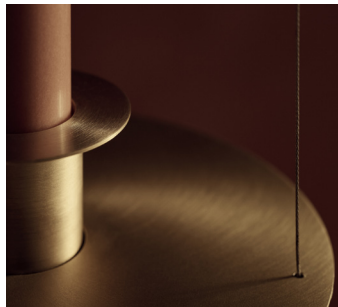

KAIA

CANDLELIGHT

Designed by Sebastian Hepting
Munich 2022

The soulful light of the candle flame has always held a magic that has fascinated people. Inspired by the idea of complementing the romantic light of the candle with the glow of an additional light source, an extraordinary luminaire was created in cooperation with designer Sebastian Hepting.

Candle Light is designed on the basis of a classic candle holder that seems to float weightlessly above the table. In addition to the glow of the candle, a soft spotlight shines downwards out of the luminaire and magically illuminates the table. With simple gesture control, the brightness and light colour of the downlight can be adjusted. To make the experience complete, the real wax candle can be replaced by a glass candle with an electric light source.

CANDLELIGHT SET 1

with Wax Candle,
Glass Candle, Sensor

Type	Suspension light
Material	Brass
Environment	Indoors
Dimensions	Ø 140 x 230 mm - Ø 5,51 x 9,05 "
Cable length	2500 mm - 98,43 "
Weight	0.6 kg - 1,32 lb
Certification	IP20 CE
EU/UK	24 VDC
Ceiling Rose	Ø 160 x 25 mm - 6,39 x 0,98 "
Lamps	LED technology, 24 V, 7 W, 1800-2700 K, 400 lm, dim to warm, dimmable with gesture control
Candle	Wax Candle, Glass Candle with invisible light source. LED technology, 1800K, 2W, 400 lm

Standard finishes:

220 02 207
220 02 208

oiled & waxed brass
bronze

**other finished on request

CANDLELIGHT GLASS CANDLE

Type	Light bulb
Material	Brass
Environment	Indoors
Dimensions	Ø 50 x 208 mm - Ø2 x 8,19 "
Weight	0.1 kg - 0,22 lb
Certification	IP20 CE
Candle	Glass Candle with invisible light source. LED technology, 1800K, 2W, 400 lm