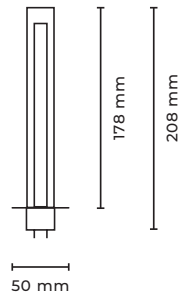

CANDLELIGHT SET 1

with Wax Candle,
Glass Candle, Sensor

Type	Suspension light
Material	Brass
Environment	Indoors
Dimensions	Ø 140 x 230 mm - Ø 5,51 x 9,05 "
Cable length	2500 mm - 98,43 "
Weight	0.6 kg - 1,32 lb
Certification	IP20 CE
EU/UK	24 VDC
Ceiling Rose	Ø 160 x 25 mm - 6,39 x 0,98 "
Lamps	LED technology, 24 V, 7 W, 1800-2700 K, 400 lm, dim to warm, dimmable with gesture control
Candle	Wax Candle, Glass Candle with invisible light source. LED technology, 1800K, 2W, 400 lm

Standard finishes:

220 01 207
220 01 208

oiled & waxed brass
bronze

**other finished on request

CANDLELIGHT SET 2

without sensor
& Glass Candle,
Upgrade to
Glass Candle
possible

Type	Suspension light
Material	Brass
Environment	Indoors
Dimensions	Ø 140 x 230 mm - Ø 5,51 x 9,05 "
Cable length	2500 mm - 98,43 "
Weight	0.6 kg - 1,32 lb
Certification	IP20 CE
EU/UK	10-18 V
Ceiling Rose	Ø 160 x 25 mm - 6,39 x 0,98 "
Lamps	LED technology, 250mA, 1800-2700 K, 400 lm, dim to warm, Wax candle (Glass candle not included)
Candle	

Standard finishes:

220 02 207
220 02 208

oiled & waxed brass
bronze

**other finished on request

CANDLELIGHT GLASS CANDLE

Type	Light bulb
Material	Brass
Environment	Indoors
Dimensions	Ø 50 x 208 mm - Ø2 x 8,19 "
Weight	0.1 kg - 0,22 lb
Certification	IP20 CE
Candle	Glass Candle with invisible light source. LED technology, 1800K, 2W, 400 lm