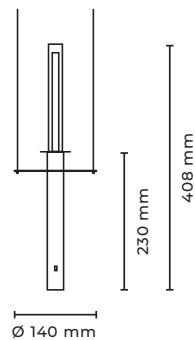

CANDLELIGHT SET 1

with Wax Candle,
Glass Candle, Sensor

Type	Suspension light
Material	Brass
Environment	Indoors
Dimensions	Ø 140 x 230 mm - Ø 5,51 x 9,05 "
Cable length	2500 mm - 98,43 "
Weight	0.6 kg - 1,32 lb
Certification	IP20 CE
EU/UK	24 VDC
Ceiling Rose	Ø 160 x 25 mm - 6,39 x 0,98 "
Lamps	LED technology, 24 V, 7 W, 1800-2700 K, 400 lm, dim to warm, dimmable with gesture control
Candle	Wax Candle, Glass Candle with invisible light source. LED technology, 1800K, 2W, 400 lm

Standard finishes:

220 01 207
220 01 208

oiled & waxed brass
bronze

**other finished on request

CANDLELIGHT SET 2

without sensor
& Glass Candle,
Upgrade to
Glass Candle
possible

Type	Suspension light
Material	Brass
Environment	Indoors
Dimensions	Ø 140 x 230 mm - Ø 5,51 x 9,05 "
Cable length	2500 mm - 98,43 "
Weight	0.6 kg - 1,32 lb
Certification	IP20 CE
EU/UK	10-18 V
Ceiling Rose	Ø 160 x 25 mm - 6,39 x 0,98 "
Lamps	LED technology, 250mA, 1800-2700 K, 400 lm, dim to warm, Wax candle (Glass candle not included)
Candle	

Standard finishes:

220 02 207
220 02 208

oiled & waxed brass
bronze

**other finished on request

CANDLELIGHT GLASS CANDLE

Type	Light bulb
Material	Brass
Environment	Indoors
Dimensions	Ø 50 x 208 mm - Ø2 x 8,19 "
Weight	0.1 kg - 0,22 lb
Certification	IP20 CE
Candle	Glass Candle with invisible light source. LED technology, 1800K, 2W, 400 lm