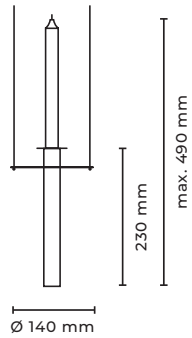

CANDLELIGHT SET 1

with Wax Candle,
Glass Candle, Sensor

Type	Suspension light
Material	Brass
Environment	Indoors
Dimensions	Ø 140 x 230 mm - Ø 5,51 x 9,05 "
Cable length	2500 mm - 98,43 "
Weight	0.6 kg - 1,32 lb
Certification	IP20 CE
EU/UK	24 VDC
Ceiling Rose	Ø 160 x 25 mm - 6,39 x 0,98 "
Lamps	LED technology, 24 V, 7 W, 1800-2700 K, 400 lm, dim to warm, dimmable with gesture control
Candle	Wax Candle, Glass Candle with invisible light source. LED technology, 1800K, 2W, 400 lm

Standard finishes:

220 01 207
220 01 208

oiled & waxed brass
bronze

**other finished on request

CANDLELIGHT SET 2

without sensor
& Glass Candle,
Upgrade to
Glass Candle
possible

Type	Suspension light
Material	Brass
Environment	Indoors
Dimensions	Ø 140 x 230 mm - Ø 5,51 x 9,05 "
Cable length	2500 mm - 98,43 "
Weight	0.6 kg - 1,32 lb
Certification	IP20 CE
EU/UK	10-18 V
Ceiling Rose	Ø 160 x 25 mm - 6,39 x 0,98 "
Lamps	LED technology, 250mA, 1800-2700 K, 400 lm, dim to warm, Wax candle (Glass candle not included)
Candle	

Standard finishes:

220 02 207
220 02 208

oiled & waxed brass
bronze

**other finished on request

CANDLELIGHT GLASS CANDLE

Type	Light bulb
Material	Brass
Environment	Indoors
Dimensions	Ø 50 x 208 mm - Ø2 x 8,19 "
Weight	0.1 kg - 0,22 lb
Certification	IP20 CE
Candle	Glass Candle with invisible light source. LED technology, 1800K, 2W, 400 lm