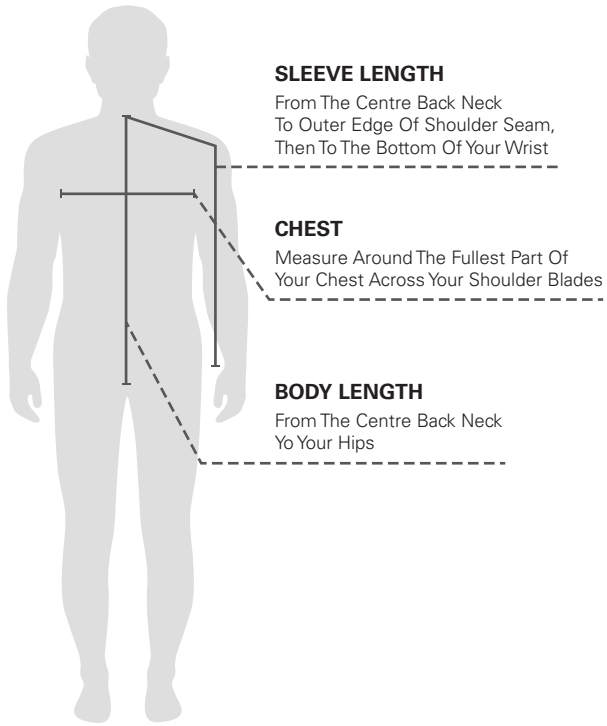

Quilted Freezer Jacket

CLASSIC

U10220

FABRIC

100% Box Quilted Polyester, Lining: 4 Oz Quilted Polyester Insulation, 80GSM

FEATURES

Rib Knit Collar And Cuffs, Lower Patch Pockets, Inside Pocket And Media Pocket

SIZES

Unisex XS – 5XL

AVAILABLE COLOURS

UNISEX

BLACK

BLACK

IN STOCK

FACTORY DIRECT

SIZING GUIDE

UNISEX	UNISEX			
	CHEST	FRONT BODY LENGTH	BACK BODY LENGTH	SLEEVE LENGTH
XS	20"	24"	26"	35.25"
S	21.5"	25"	27"	36"
M	23.5"	26"	28"	37"
L	25.5"	27"	29"	38"
XL	27.5"	28"	30"	39"
2XL	29.5"	29"	31"	40"
3XL	31.5"	30"	32"	40.75"
4XL	33.5"	31"	33"	41.5"
5XL	35.5"	32"	34"	42.25"