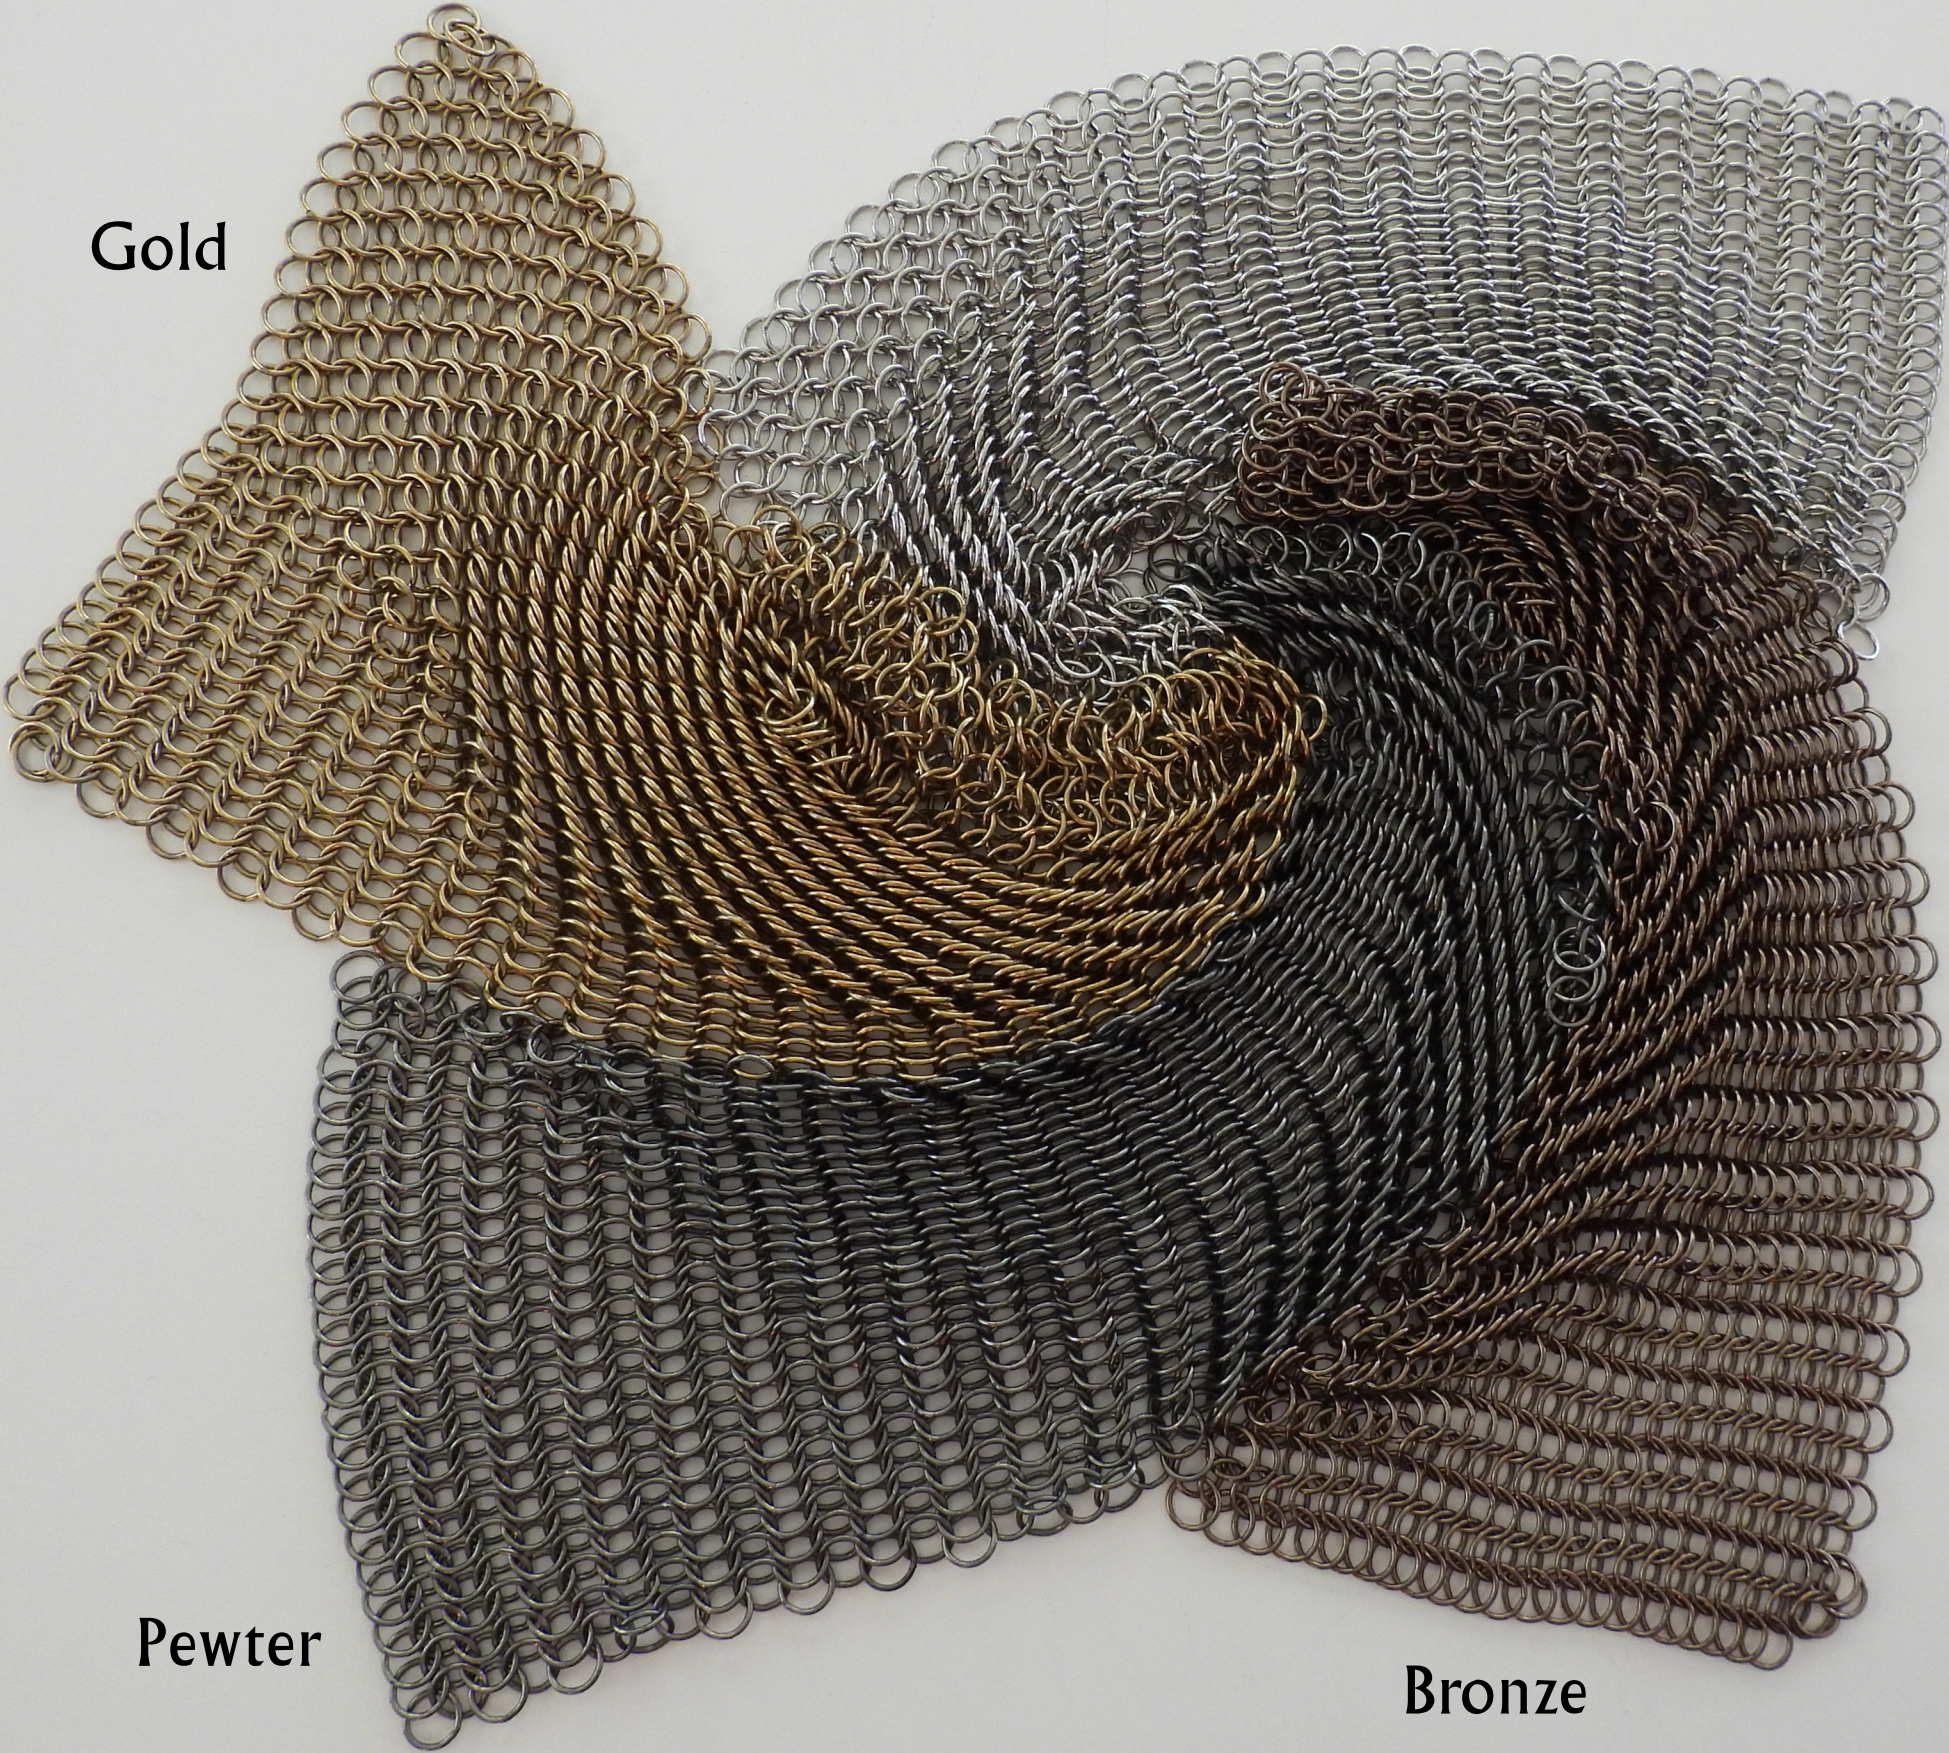

**WRETCHED FLOWERS
STAINLESS STEEL CHAINMAIL FINISHES**

Silver

Gold

Pewter

Bronze