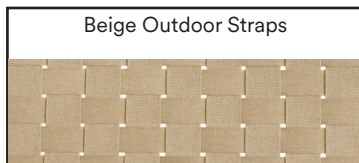

The Santa Cruz Bench is a versatile bench that can be used in the bedroom, dining room, or as an accent piece anywhere in your home. Handcrafted from sustainably sourced wood and featuring a handwoven seat, this wooden bench is available in a variety of solid colors, patterns, and leather options.

Be worry-free and party-ready with Outdoor Straps. One of the best materials for outdoor furniture, this fabric is highly durable, weather-resistant, fade-resistant, and extremely easy to care for. Available in a variety of solid colors to match your style.

Dimensions	59"		14"		18"
Shipping Dims	63"		19"		21"
Shipping Weight	39.6 lb		18 kg		
Volume	0.41 m <sup>3</sup>		14.47 ft <sup>3</sup>		

Assembly	Not required
Intended for	Outdoor Full Exposure
Materials	Solution-dyed acrylic. 100% solid wood
Color	Beige Outdoor Straps