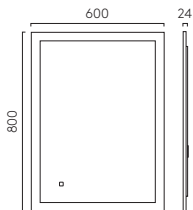

ASCOT 800 P.14

Bathroom
Integral 50W LED
2700-6000K 940-1020LM 80CRI
Switched
IP44

CE Class II
Horizontal/vertical wall mount

- **Mi** 1486003

ATTICUS 600 P.6

Bathroom
Integral 13.4W LED
3000K 606LM 90CRI
Phase dimmable
IP44

CE Class II
Horizontal/wall vertical mount

- **PCh** 1440001
- **MB** 1440005