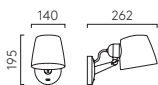

IMARI WALL ADJUSTABLE P.30

Interior
12W Max LED E27 excl.
Switched
CE Class I
Vertical wall mount
Adjustable
Shade included

● **Br** 1460003
● **MN** 1460006

KOTO SURFACE P.42

Interior
6W Max LED GU10 excl.
CE Class I
Wall/ceiling mount
Adjustable

○ **MW** 1478009
● **MB** 1478001