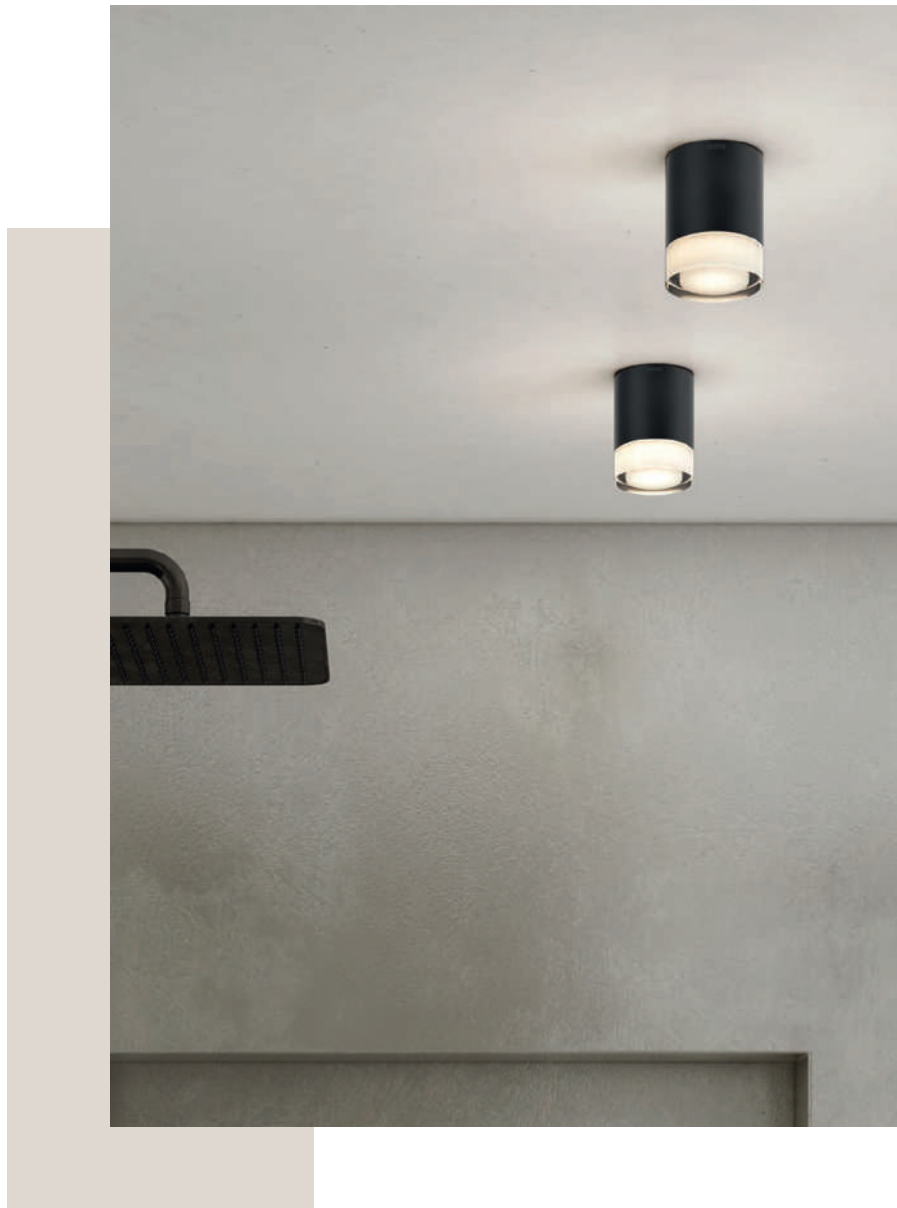

## ASCOT

x  
fourteen

**650 Round** 9.6W LED incl. 2700-6000K 620-670LM 80CRI

**700** 9.6W LED incl. 2700-6000K 703-762LM 80CRI

**800** 9.6W LED incl. 2700-6000K 940-1020LM 80CRI

Demister included

Switched

IP44