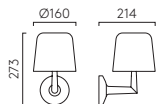

Wire length 3048mm  
Shade included

○ PO 1467007

**ELLA TABLE** P.32

Interior  
2 x 3.5W Max G9 excl.  
Touch switch

CE Class II  
Wire length 2000mm  
Shade included

● MB 1470001  
● LBr 1470002

**ELLA WALL** P.32