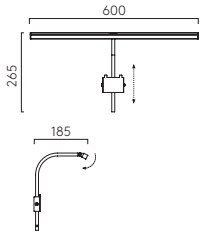

MONDRIAN 600 FRAMED P.36

Interior
Integral 10.8W LED
2700K 214LM 90CRI
Dimmable
CE Class III

Horizontal wall mount
Adjustable

● MB 1374040

MORI 140 P.50

Exterior
4.1W LED incl.
4000/3000K 116lm 80CRI

IP65
CE Class I
Horizontal wall mount

● TB 1466001

MORI 250 P.50

Exterior
8.1W LED incl.
3000/4000K 214lm 80CRI

IP65
CE Class I
Horizontal wall mount

● TB 1466002

NOMAD P.46

Exterior
2W LED incl.
3000K 181lm 80CRI
Touch switch

Touch dimming
IP65
CE Class III

● TB 1484001
○ TW 1484002

OTTAVINO WALL P.13

Bathroom/Interior
5W Max E14 excl.
IP44

CE Class I
Vertical wall mount

● MB 1411006

OTTAWA P.16

Bathroom
6W Max GU10 excl.
IP65

CE Class I
Ceiling mount

● MB 1474001
○ MW 1474002

PALERMO 600 P.12

Bathroom
6.8W LED incl.
3000K 346lm 90CRI

IP44
CE Class II
Horizontal/vertical wall mount

● MB 1084038