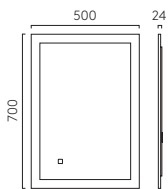

ASCOT 700 P.14

Bathroom
Integral 28.9W LED
2700-6000K 703-762LM 80CRI
Switched
IP44

CE Class II
Horizontal/vertical wall mount

- **Mi** 1486002