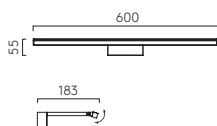

Horizontal wall mount  
Adjustable

● **MB** 1374041

**MONDRIAN 600** P.36

Interior  
Integral 10.8W LED  
2700K 214LM 90CRI  
CE Class I

Horizontal wall mount  
Adjustable

● **MB** 1374042

**MONDRIAN 400 FRAMED P.36**