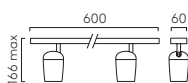

KOTO THREE BAR P.42

Interior
3 X 6W Max GU10 excl.
CE Class I
Wall/ceiling mount
Adjustable

○ **MW** 1478014
● **MB** 1478006