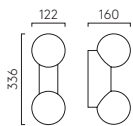

LYRA WALL TWIN P.8

Bathroom
2 X 5W Max G9 excl.
IP44

CE Class II
Vertical/horizontal wall mount

○ **CE** 1472002