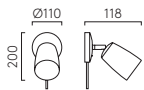

CARLTON WALL PLUG-IN P.34

Interior
5W Max G9 excl.
Switched
IP20

CE Class II
Porcelain
Adjustable
Vertical wall mount

Wire length 3048mm
Shade included

○ PO 1467007