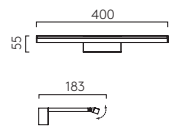

MONDRIAN 400 P.36

Interior
Integral 7W LED
2700K 127LM 90CRI
CE Class I

Horizontal wall mount
Adjustable

● **MB** 1374041