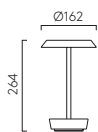

HALO PORTABLE P.40

Interior
Integral 2.6W LED
2700K 214LM 90CRI
4-Step touch dimming

Touch switch
CE Class III

○ MW 1468002
● MB 1468001
● LBr 1468003