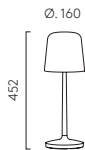

ELLA TABLE P.32

Interior
2 x 3.5W Max G9 excl.
Touch switch

CE Class II
Wire length 2000mm
Shade included

● MB 1470001
● LBr 1470002