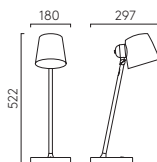

IMARI DESK P.30

Interior
12W Max E27 excl.
Switched
CE Class II

Adjustable
Wire length 2600mm
Shade included

● Br 1460001
● MN 1460004