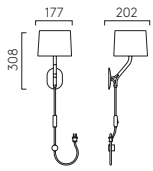

ARBOR PLUG-IN P.22

Interior
7W Max E14 excl.
Switched
CE Class II

Vertical wall mount
Wire length 2500mm
Shade included

- **MB** 1479001
- **MW** 1479002