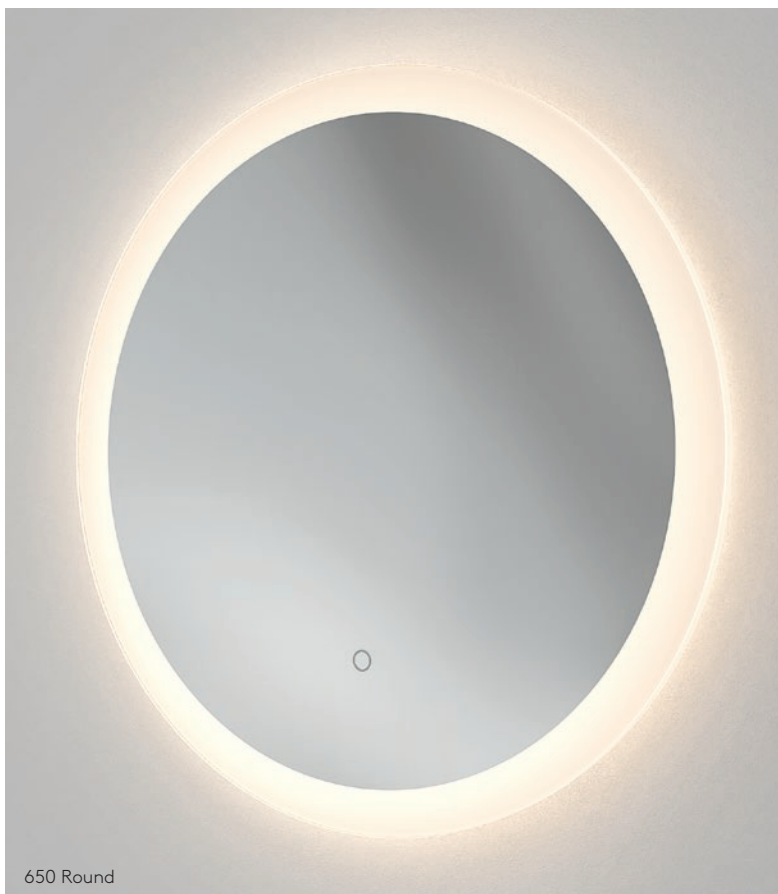

## ASCOT

x  
fourteen

**650 Round** 9.6W LED incl. 2700-6000K 620-670LM 80CRI

**700** 9.6W LED incl. 2700-6000K 703-762LM 80CRI

**800** 9.6W LED incl. 2700-6000K 940-1020LM 80CRI

Demister included

Switched

IP44