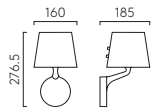

MILLIE P.10

Bathroom
3.5W Max G9 excl.
IP44

CE Class II
Vertical wall mount
Shade included

● **MB** 1454003
○ **PCh** 1454001