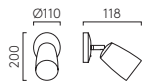

○ PCh 1440002  
● MB 1440006

**CARLTON DESK** P.34

Interior  
5W Max G9 excl.  
Switched  
CE Class II

Porcelain  
Adjustable  
Wire length 2000mm  
Shade included

○ PO 1467003

**CARLTON WALL** P.34

Interior  
5W Max G9 excl.  
Switched  
CE Class II