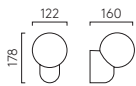

LYRA WALL SINGLE P.8

Bathroom
5W Max G9 excl.

IP44
CE Class II

Vertical wall mount

○ **C** 1472001