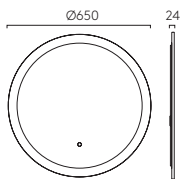

ASCOT 650 ROUND P.14

Bathroom
Integral 27W LED
2700-6000K 620-670LM 80CRI
Switched
IP44

CE Class II
Wall mount

- **Mi** 1486001