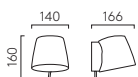

Touch switch  
CE Class III

○ MW 1468002  
● MB 1468001  
● LBr 1468003

**IMARI DESK** P.30

Interior  
12W Max E27 excl.  
Switched  
CE Class II

Adjustable  
Wire length 2600mm  
Shade included

● Br 1460001  
● MN 1460004