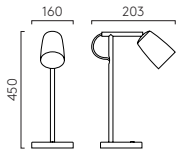

CARLTON DESK P.34

Interior
5W Max G9 excl.
Switched
CE Class II

Porcelain
Adjustable
Wire length 2000mm
Shade included

○ PO 1467003