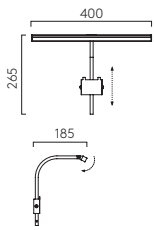

Horizontal wall mount  
Adjustable

● **MB** 1374041

**MONDRIAN 600** P.36

Interior  
Integral 10.8W LED  
2700K 214LM 90CRI  
CE Class I

Horizontal wall mount  
Adjustable

● **MB** 1374042

**MONDRIAN 400 FRAMED P.36**