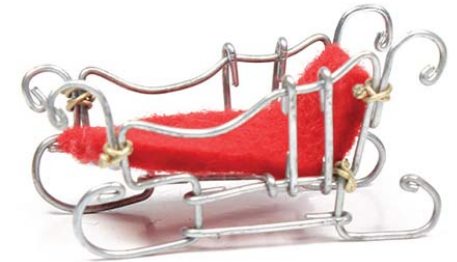

Mini Wire Sleigh

Size	8cm	
Colour	Red	
Item No	77100	77101
Pack Size	12	48
Cost Price	£21.00	£79.20