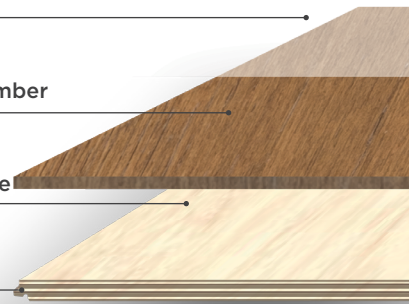

Luxury Oak Collection

Our Luxury Oak range is the culmination of performance, durability and beauty in flooring. With a range of contemporary colours available, there is a style to suit any interior vision. Featuring a solid 3mm veneer of sustainably sourced European Oak on top of a multi-ply substrate, these boards are not only beautiful but extremely durable. The 5G locking system also allows for easy installation.

9 Layers of UV Acrylic Coating

3mm Veneer of Engineered Oak Timber

11mm Engineered Multiply Substrate

Revolutionary 5G Locking System

PRODUCT SPECIFICATIONS

Type	European Oak	Board Dimensions	1860 x 189 x 14mm
Description	Engineered multi-layer natural timber veneer interlocking floor boards featuring 5G Locking System		
Installation Method	Direct Stick or Floating	Profile	Micro-Bevel
Coating	Factory Coated with Nine Layers of UV Cured Acrylic	Finish	Light Wire Matte Brush
Timber Grade	ABCD	Nested Lengths	Max 15% Per Pack

PACK SPECIFICATIONS

M² Per Pack / Pallet	2.81m ² /112.48m ²	Boards Per Pack	8
Pack Dimensions	1875 x 212 x 120mm	Pack Weight	24kg

TEST DATA & WARRANTY

Fire Rating	Critical Heat Flux: 3.3kW/m ² Smoke Value: 29% minute	Slip Resistance	P3
Acoustic Rating	58 LnTw*	Sustainability	Forestry Stewardship Certification® (FSC®)
Warranty	25 Year Residential Warranty 10 Year Commercial Warranty		

Timber is a natural material and variations in colour, texture and other naturally occurring features occur between pieces and batches of the same species. Timber flooring, whilst dried during production, continues to take up and give up moisture during its life, depending on weather, aspect and local conditions. In so doing, some movement and changes to the surface of your floor are to be expected and will be apparent. This is normal and may include fine cracks on and between boards and changes in colour. Access complete warranty information at embelton.com