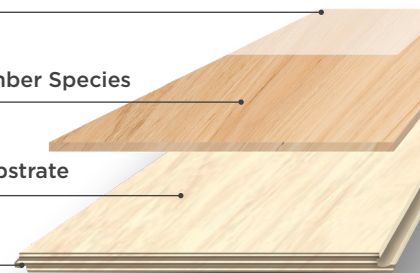

Hardwood+ Matte Brushed

Australian timber species offers the very best of timber flooring, with rich knots and individual character, no two boards are the same. Our Matte Brushed Australian species offers the timeless beauty of Australian species with a contemporary finish. Featuring a 3mm solid timber veneer on top of a 11mm multiply substrate, these are not only beautiful but extremely durable. Available in both standard 136mm and luxurious Wideboard.

12 Layers of UV Acrylic Coating

3mm Veneer of Australian Timber Species

11mm Engineered Multiply Substrate

5G Locking System

PRODUCT SPECIFICATIONS

Type	Australian Blackbutt & Spotted Gum Timber	Finish	Light Wire Matte Brushed
Description	Engineered multi-layer natural timber veneer interlocking floor boards featuring 5G Locking System		
Installation Method	Direct Stick or Floating	Profile	Micro-Bevel
Coating	Factory Coated with Twelve Layers of UV Cured Acrylic	Timber Grading	Standard & Better
Nested Lengths	Max 25% Per Pack		
Dimensions	1820/2100 x 136 x 14mm		1820/2100 x 180 x 14mm
Boards per Pack	8		6
m2 per Pack	1.98m ² /2.28m ²		1.96m ² /2.26m ²
m2 per Pallet	126.72m ² /146.17m ²		129.75m ² /149.68m ²
Pack Dimensions	1850/2130 x 162 x 121mm		1850/2130 x 202 x 101mm
Pack Weight	20kg/23kg		20kg/23kg