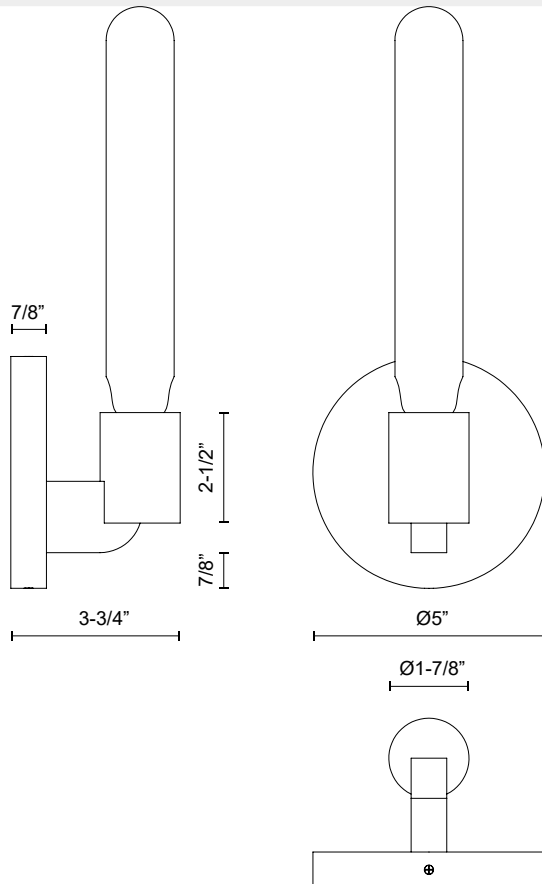

CLAIRE WV607201

FIXTURE DIMENSIONS	W5" x H5" x E3-3/4"
HEIGHT FROM CENTER	2-1/2"
EXTENSION	3-3/4"
LAMP TYPE	E26
MAX WATTAGE	60W
BULB QTY	1
BULBS INCLUDED	No
VOLTAGE	120V
MATERIAL	Steel
ADA COMPLIANT	YES
LOCATION	Damp
CANOPY DIMENSIONS	D5" x E7/8"
PAINT FINISH	AG01; MB01;

[D - Diameter, L - Length, W - Width, H - Height, E - Extension]

AVAILABLE FINISHES:

WV607201AG
Aged Gold

WV607201MB
Matte Black

*For complete warranty terms, please visit: www.aloralighting.com/warranty

WWW.ALORAMOOD.COM