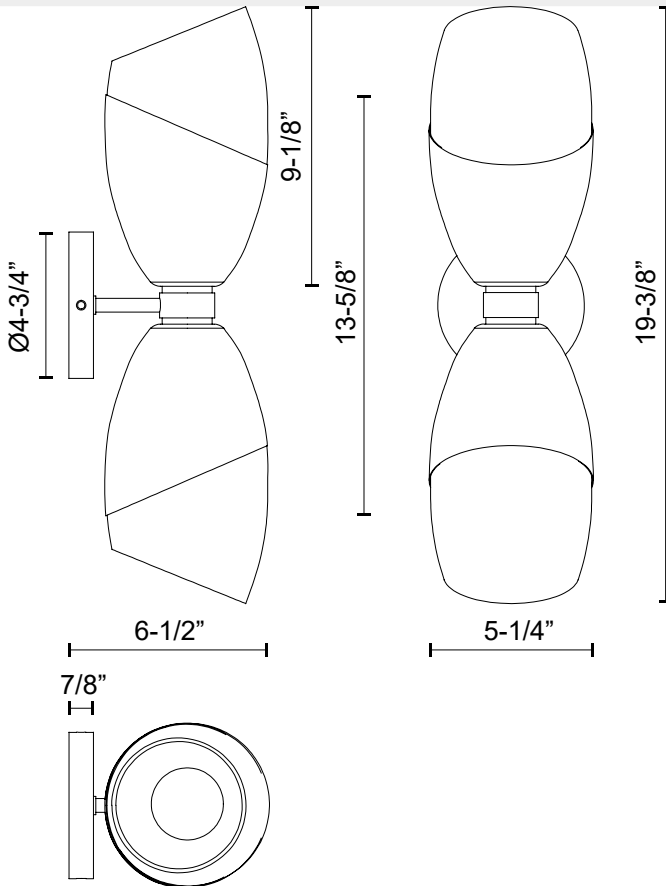

alora mood

P. 1.855.855.8926

CANADA: 19054 28TH Avenue Surrey - BC V3Z 6M3

USA: 3035 E. Lone Mountain Rd - Las Vegas, NV, 89081

CAPRI WV587224

FIXTURE DIMENSIONS	W5-1/4" x H19-3/8" x E6-1/2"
HEIGHT FROM CENTER	9-3/4"
EXTENSION	6-1/2"
LAMP TYPE	E26
MAX WATTAGE	60W
BULB QTY	2
BULBS INCLUDED	No
VOLTAGE	120V
GLASS DETAILS	Clear Glass
MATERIAL	Aluminum; Glass; Steel;
INSTALL OPTIONS	Horizontal/Vertical; Wall;
LOCATION	Damp
CANOPY DIMENSIONS	D4-3/4" x H7/8"
PAINT FINISH	CH01; MB01;

[D - Diameter, L - Length, W - Width, H - Height, E - Extension]

AVAILABLE FINISHES:

WV587224CHCL
Chrome/Clear
Glass

WV587224MBCL
Clear Glass/Matte
Black

*For complete warranty terms, please visit: www.aloralighting.com/warranty