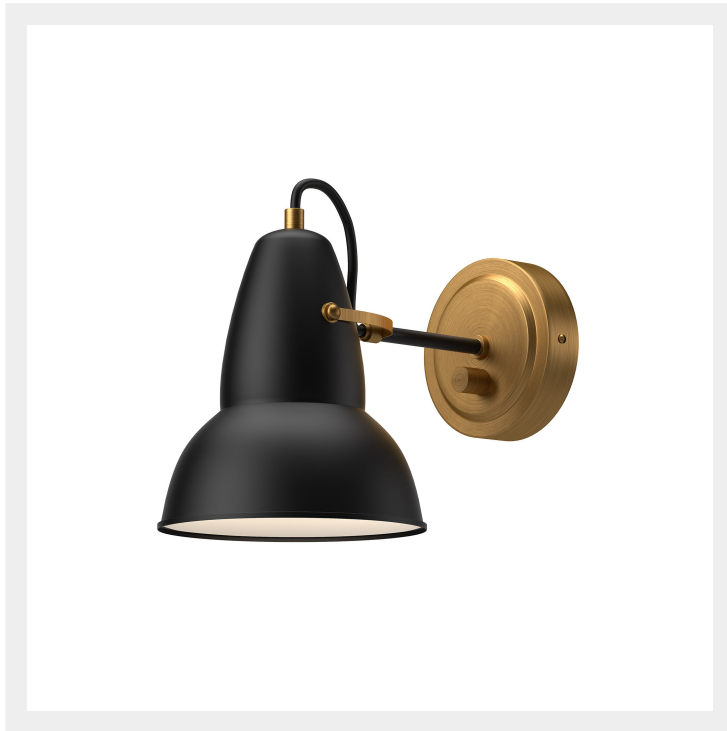

alora mood

P. 1.855.855.8926

CANADA: 19054 28TH Avenue Surrey - BC V3Z 6M3

USA: 3035 E. Lone Mountain Rd - Las Vegas, NV, 89081

FELIX WV576607

FIXTURE DIMENSIONS	W6-1/2" x H8" x E11-1/4"
EXTENSION	11-1/4"
LAMP TYPE	E26
MAX WATTAGE	60W
BULB QTY	1
BULBS INCLUDED	No
VOLTAGE	120V
DIMMABLE	Full Range Dimmer Switch
SWITCH	Full Range Dimmer Switch
SHADE DIMENSIONS	D6-1/2" x H7-1/2"
MATERIAL	Steel
INSTALL OPTIONS	Down Only; Wall;
LOCATION	Damp
CANOPY DIMENSIONS	D4-3/4" x E1-3/8"
PAINT FINISH	AG01; MB01; WH01;

[D - Diameter, L - Length, W - Width, H - Height, E - Extension]

AVAILABLE FINISHES:

WV576607MBAG
Aged Gold/Matte
Black

WV576607WHAG
Aged Gold/White

*For complete warranty terms, please visit: www.aloralighting.com/warranty