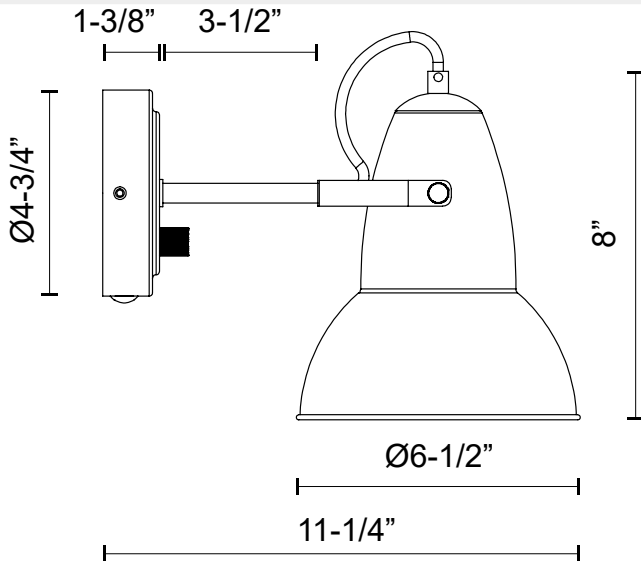

alora mood

P. 1.855.855.8926

CANADA: 19054 28TH Avenue Surrey - BC V3Z 6M3

USA: 3035 E. Lone Mountain Rd - Las Vegas, NV, 89081

FELIX WV576607

FIXTURE DIMENSIONS	W6-1/2" x H8" x E11-1/4"
EXTENSION	11-1/4"
LAMP TYPE	E26
MAX WATTAGE	60W
BULB QTY	1
BULBS INCLUDED	No
VOLTAGE	120V
DIMMABLE	Full Range Dimmer Switch
SWITCH	Full Range Dimmer Switch
SHADE DIMENSIONS	D6-1/2" x H7-1/2"
MATERIAL	Steel
INSTALL OPTIONS	Down Only; Wall;
LOCATION	Damp
CANOPY DIMENSIONS	D4-3/4" x E1-3/8"
PAINT FINISH	AG01; MB01; WH01;

[D - Diameter, L - Length, W - Width, H - Height, E - Extension]

AVAILABLE FINISHES:

WV576607MBAG
Aged Gold/Matte
Black

WV576607WHAG
Aged Gold/White

*For complete warranty terms, please visit: www.aloralighting.com/warranty