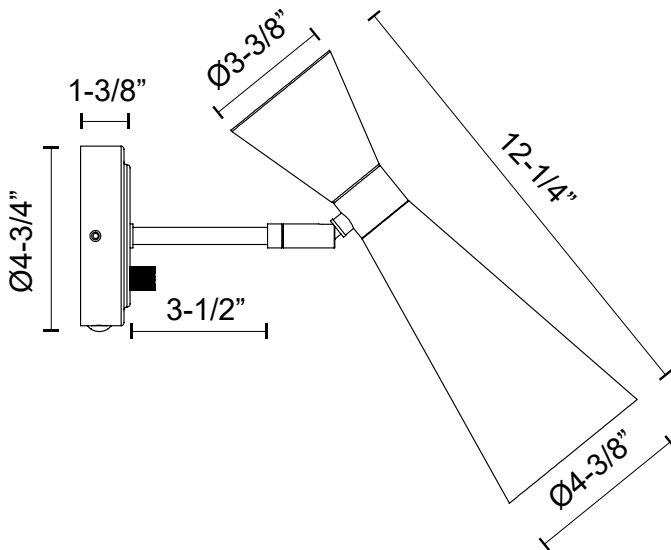

## BLAKE WV574404

FIXTURE DIMENSIONS	W4-3/8" x H12-1/4" x E10-1/4"
EXTENSION	10-1/4"
LAMP TYPE	E26
MAX WATTAGE	60W
BULB QTY	1
BULBS INCLUDED	No
VOLTAGE	120V
DIMMABLE	Full Range Dimmer Switch
SWITCH	Full Range Dimmer Switch
SHADE DIMENSIONS	D4-3/8" x H12-1/4"
MATERIAL	Steel
INSTALL OPTIONS	Down Only; Wall;
LOCATION	Damp
CANOPY DIMENSIONS	D4-3/4" x E1-3/8"
PAINT FINISH	AG01; MB01; WH01;

[ D - Diameter, L - Length, W - Width, H - Height, E - Extension ]