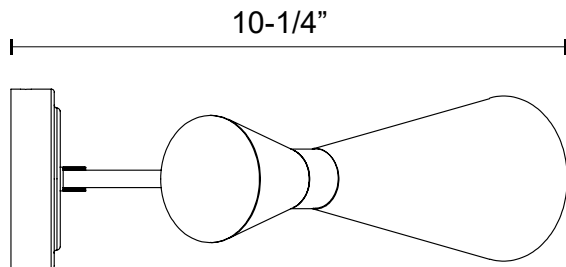

WWW.ALORAMOOD.COM

© 2022 KUZCO LIGHTING. ALL RIGHTS RESERVED.