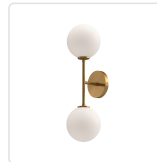

## CASSIA WV549220

FIXTURE DIMENSIONS	W6" x H20-1/8" x E6-3/4"
HEIGHT FROM CENTER	10-1/8"
EXTENSION	6-3/4"
LAMP TYPE	E12
MAX WATTAGE	40W
BULB QTY	2
BULBS INCLUDED	No
VOLTAGE	120V
GLASS DETAILS	Opal Glass
MATERIAL	Glass; Steel;
INSTALL OPTIONS	Horizontal/Vertical; Wall;
LOCATION	Damp
CANOPY DIMENSIONS	D4-3/4" x H7/8"
PAINT FINISH	AG01; MB01;

[ D - Diameter, L - Length, W - Width, H - Height, E - Extension ]

### AVAILABLE FINISHES:

WV549220AGOP

Aged Gold/Opal  
Matte Glass

WV549220MBOP

Matte Black/Opal  
Matte Glass

\*For complete warranty terms, please visit: [www.aloralighting.com/warranty](http://www.aloralighting.com/warranty)