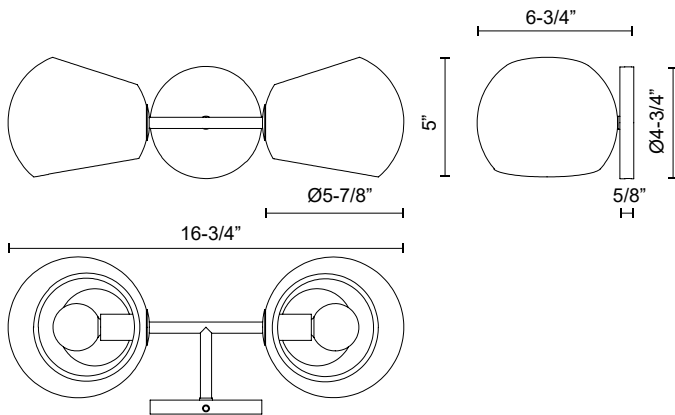

alora mood

P. 1.855.855.8926

CANADA: 19054 28TH Avenue Surrey - BC V3Z 6M3

USA: 3035 E. Lone Mountain Rd - Las Vegas, NV, 89081

WILLOW WV548217

FIXTURE DIMENSIONS	W16-3/4" x H5" x E6-5/8"
HEIGHT FROM CENTER	2-3/4"
EXTENSION	6-5/8"
LAMP TYPE	E12
MAX WATTAGE	60W
BULB QTY	2
BULBS INCLUDED	No
VOLTAGE	120V
GLASS DETAILS	Clear, Copper, Opal or Smoked Glass
MATERIAL	Glass; Steel;
INSTALL OPTIONS	Horizontal/Vertical; Wall;
LOCATION	Damp
CANOPY DIMENSIONS	D4-3/4" x E5/8"
PAINT FINISH	BG01; MB01;

[D - Diameter, L - Length, W - Width, H - Height, E - Extension]

AVAILABLE FINISHES:

*For complete warranty terms, please visit: www.aloralighting.com/warranty

WWW.ALORAMOOD.COM

© 2022 KUZCO LIGHTING. ALL RIGHTS RESERVED.