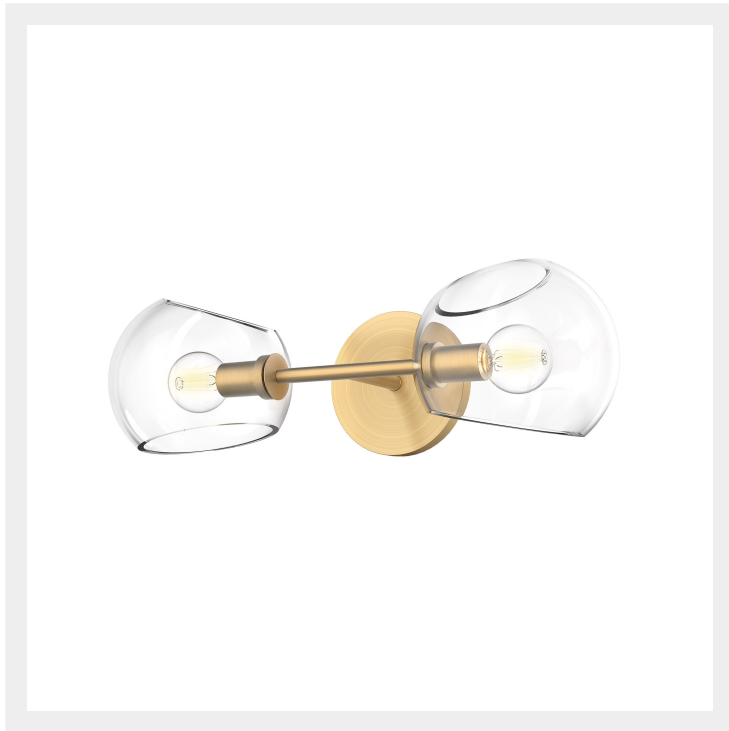

alora mood

P. 1.855.855.8926

CANADA: 19054 28TH Avenue Surrey - BC V3Z 6M3

USA: 3035 E. Lone Mountain Rd - Las Vegas, NV, 89081

WILLOW WV548217

FIXTURE DIMENSIONS	W16-3/4" x H5" x E6-5/8"
HEIGHT FROM CENTER	2-3/4"
EXTENSION	6-5/8"
LAMP TYPE	E12
MAX WATTAGE	60W
BULB QTY	2
BULBS INCLUDED	No
VOLTAGE	120V
GLASS DETAILS	Clear, Copper, Opal or Smoked Glass
MATERIAL	Glass; Steel;
INSTALL OPTIONS	Horizontal/Vertical; Wall;
LOCATION	Damp
CANOPY DIMENSIONS	D4-3/4" x E5/8"
PAINT FINISH	BG01; MB01;

[D - Diameter, L - Length, W - Width, H - Height, E - Extension]

AVAILABLE FINISHES:

*For complete warranty terms, please visit: www.aloralighting.com/warranty

WWW.ALORAMOOD.COM

© 2022 KUZCO LIGHTING. ALL RIGHTS RESERVED.