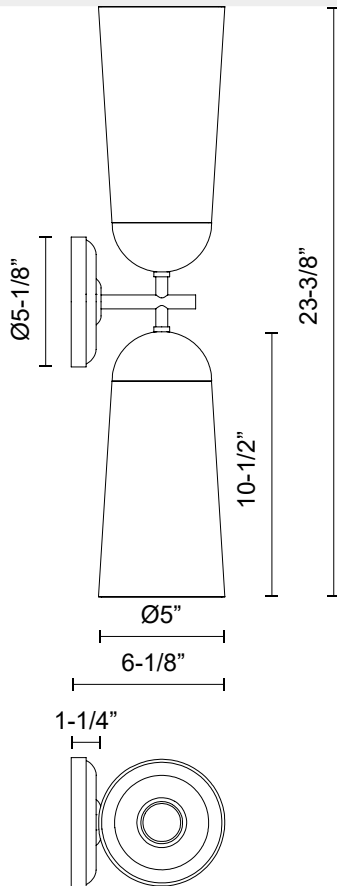

alora mood

P. 1.855.855.8926

CANADA: 19054 28TH Avenue Surrey - BC V3Z 6M3

USA: 3035 E. Lone Mountain Rd - Las Vegas, NV, 89081

EMIL WV542226

FIXTURE DIMENSIONS	W5" x H23-3/8" x E6-1/8"
HEIGHT FROM CENTER	11-3/4"
EXTENSION	6-1/8"
LAMP TYPE	E26
MAX WATTAGE	60W
BULB QTY	2
BULBS INCLUDED	No
VOLTAGE	120V
GLASS DETAILS	Clear Glass
MATERIAL	Glass; Steel; Wood;
INSTALL OPTIONS	Horizontal/Vertical; Wall;
LOCATION	Damp
CANOPY DIMENSIONS	D5-1/8" x E1-1/4"
PAINT FINISH	AG01; MB01; WH01; WK01;

[D - Diameter, L - Length, W - Width, H - Height, E - Extension]

AVAILABLE FINISHES:

*For complete warranty terms, please visit: www.aloralighting.com/warranty

WWW.ALORAMOOD.COM

© 2022 KUZCO LIGHTING. ALL RIGHTS RESERVED.