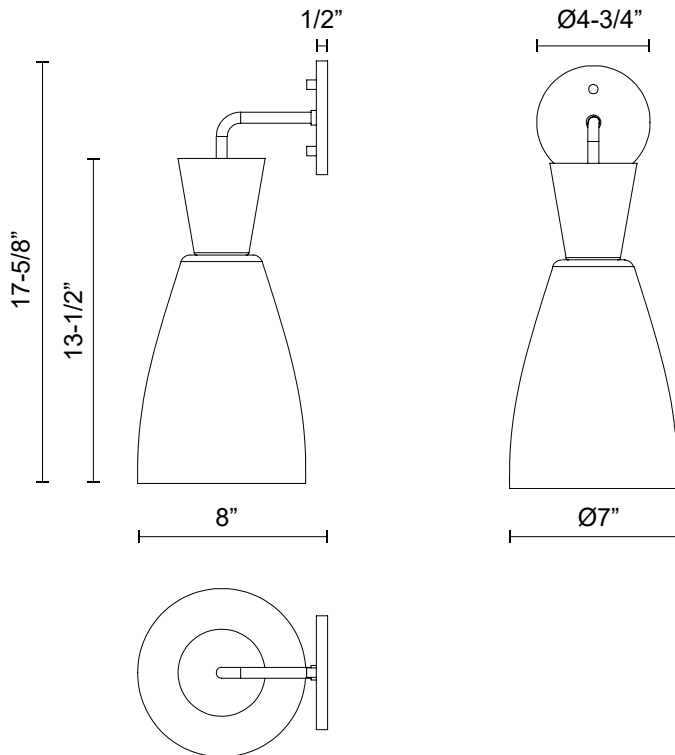

alora mood

P. 1.855.855.8926

CANADA: 19054 28TH Avenue Surrey - BC V3Z 6M3

USA: 3035 E. Lone Mountain Rd - Las Vegas, NV, 89081

ARLO WV534007

FIXTURE DIMENSIONS	W7" x H17-5/8" x E8"
HEIGHT FROM CENTER	15-1/4"
EXTENSION	8"
LAMP TYPE	E26
MAX WATTAGE	60W
BULB QTY	1
BULBS INCLUDED	No
VOLTAGE	120V
GLASS DETAILS	Clear Glass
MATERIAL	Glass; Steel;
INSTALL OPTIONS	Up/Down; Wall;
LOCATION	Damp
CANOPY DIMENSIONS	D4-3/4" x E1/2"
PAINT FINISH	BG01; MB01;

[D - Diameter, L - Length, W - Width, H - Height, E - Extension]

AVAILABLE FINISHES:

*For complete warranty terms, please visit: www.aloralighting.com/warranty

WWW.ALORAMOOD.COM

© 2022 KUZCO LIGHTING. ALL RIGHTS RESERVED.