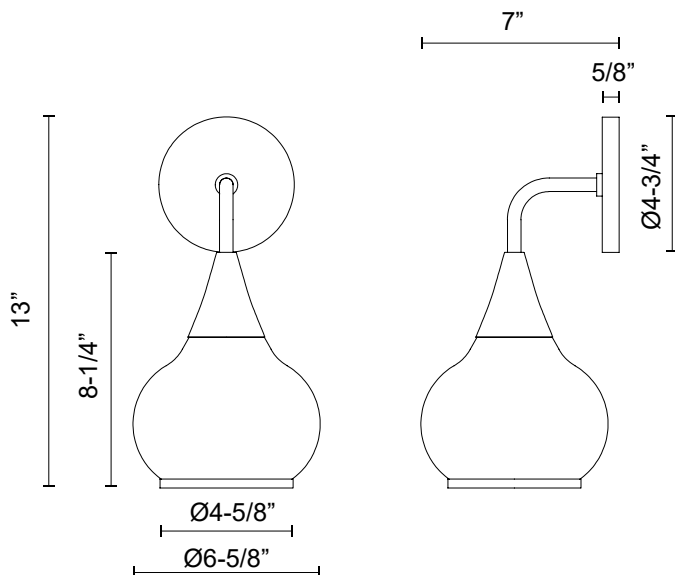

alora mood

P. 1.855.855.8926

CANADA: 19054 28TH Avenue Surrey - BC V3Z 6M3

USA: 3035 E. Lone Mountain Rd - Las Vegas, NV, 89081

HAZEL WV524006

FIXTURE DIMENSIONS	W6-5/8" x H13" x E7"
HEIGHT FROM CENTER	10-5/8"
EXTENSION	7"
LAMP TYPE	E26
MAX WATTAGE	60W
BULB QTY	1
BULBS INCLUDED	No
VOLTAGE	120V
GLASS DETAILS	Clear Glass or Opal Glass
MATERIAL	Aluminum; Glass; Steel;
INSTALL OPTIONS	Up/Down; Wall;
LOCATION	Damp
CANOPY DIMENSIONS	D4-3/4" x E5/8"
PAINT FINISH	AG01; CH01; MB01;

[D - Diameter, L - Length, W - Width, H - Height, E - Extension]

AVAILABLE FINISHES:

*For complete warranty terms, please visit: www.aloralighting.com/warranty

WWW.ALORAMOOD.COM

© 2022 KUZCO LIGHTING. ALL RIGHTS RESERVED.