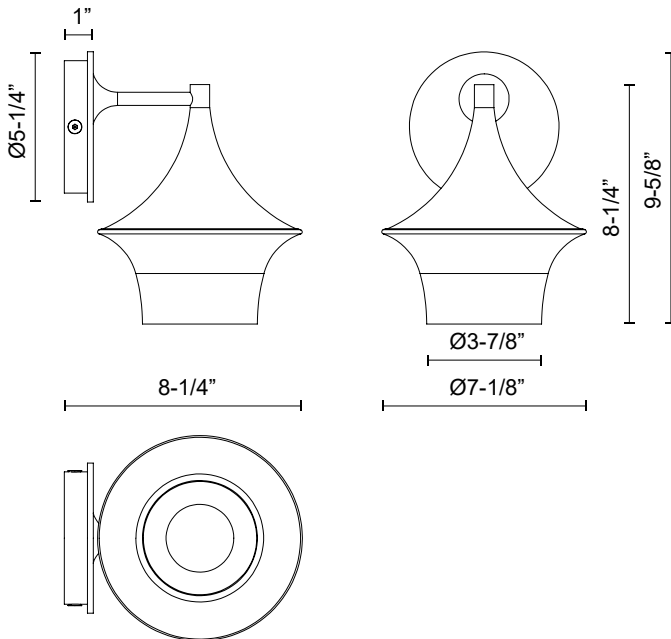

WWW.ALORAMOOD.COM

© 2022 KUZCO LIGHTING. ALL RIGHTS RESERVED.