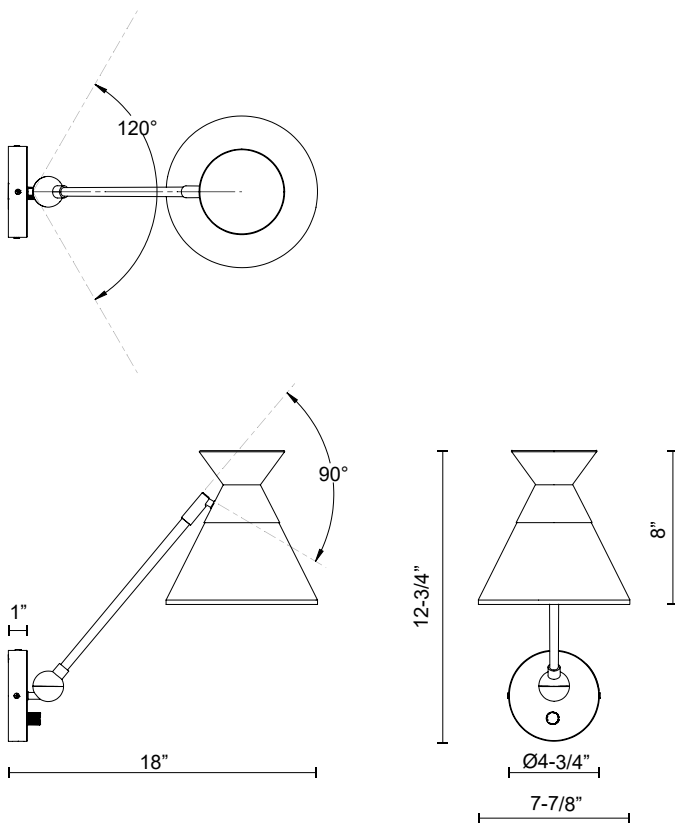

alora mood

P. 1.855.855.8926

CANADA: 19054 28TH Avenue Surrey - BC V3Z 6M3

USA: 3035 E. Lone Mountain Rd - Las Vegas, NV, 89081

MAUER WV521008

FIXTURE DIMENSIONS	W7-7/8" x H12-3/4" x E18"
EXTENSION	18"
LAMP TYPE	E26
MAX WATTAGE	60W
BULB QTY	1
BULBS INCLUDED	No
VOLTAGE	120V
DIMMABLE	Full Range Dimmer Switch
MATERIAL	Steel
GLASS DETAILS	Clear or Smoked Glass
INSTALL OPTIONS	Down Only
LOCATION	Damp
CANOPY DIMENSIONS	D4-3/4" x E1"
PAINT FINISH	BG01; MB01;

[D - Diameter, L - Length, W - Width, H - Height, E - Extension]

AVAILABLE FINISHES:

WV521008BGCL
Brushed
Gold/Clear Glass

WV521008MBSM
Matte
Black/Smoked

*For complete warranty terms, please visit: www.aloralighting.com/warranty