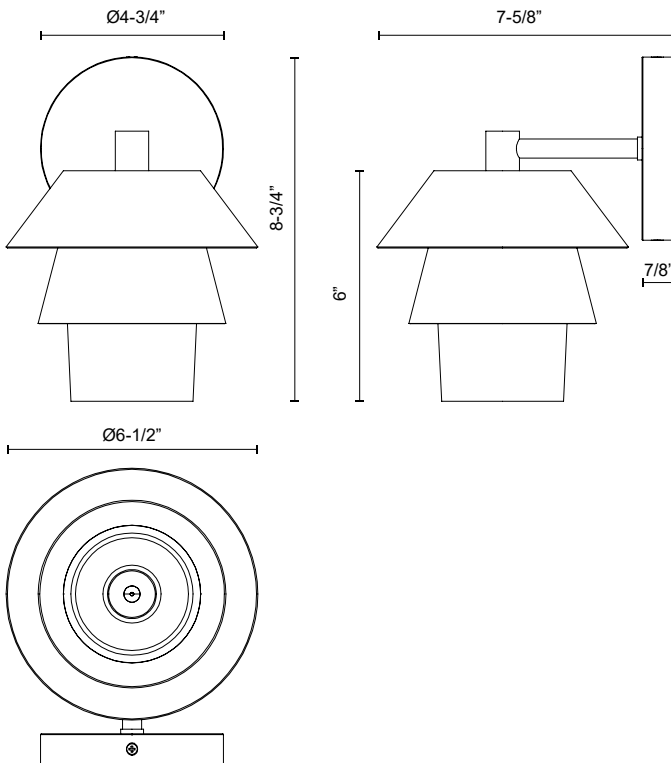

## TETSU WV475106

FIXTURE DIMENSIONS	W6-1/2" x H8-3/4" x E7-5/8"
HEIGHT FROM CENTER	6-5/8"
EXTENSION	7-5/8"
LAMP TYPE	E12
MAX WATTAGE	60W
BULB QTY	1
BULBS INCLUDED	No
VOLTAGE	120V
MATERIAL	Steel
GLASS DETAILS	Clear Glass
INSTALL OPTIONS	Up or Down
LOCATION	Damp
CANOPY DIMENSIONS	D4-3/4" x E7/8"
PAINT FINISH	BG01; MB01;

[ D - Diameter, L - Length, W - Width, H - Height, E - Extension ]