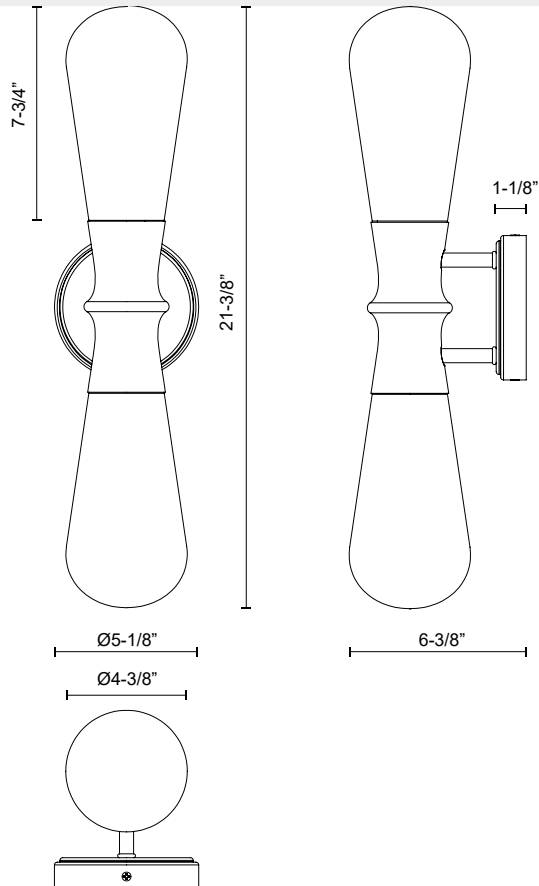

## MARCEL WV464002

FIXTURE DIMENSIONS	W5-1/8" x H21-3/8" x E6-3/8"
HEIGHT FROM CENTER	10-3/4"
EXTENSION	6-3/8"
LAMP TYPE	E26
MAX WATTAGE	60W
BULB QTY	2
BULBS INCLUDED	No
VOLTAGE	120V
MATERIAL	Steel
GLASS DETAILS	Clear Glass
INSTALL OPTIONS	All Orientation
LOCATION	Damp
CANOPY DIMENSIONS	D5-1/8" x E1-1/8"
PAINT FINISH	AG01; CH01; MB01;

[ D - Diameter, L - Length, W - Width, H - Height, E - Extension ]