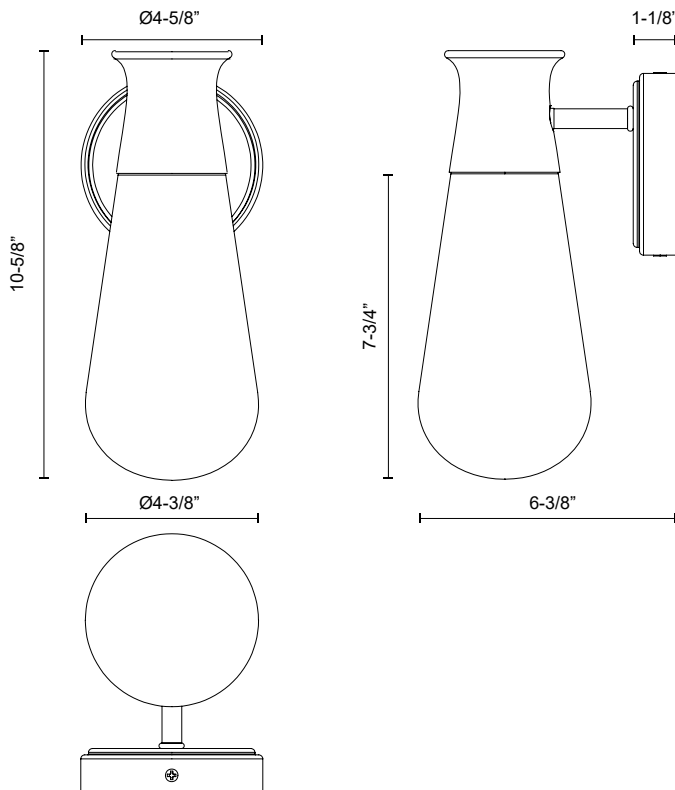

WWW.ALORAMOOD.COM

© 2023 KUZCO LIGHTING. ALL RIGHTS RESERVED.