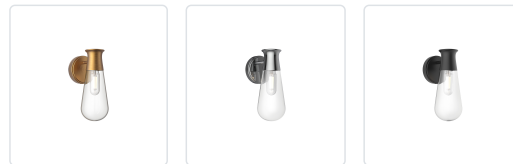

alora mood

P. 1.855.855.8926

CANADA: 19054 28TH Avenue Surrey - BC V3Z 6M3

USA: 3035 E. Lone Mountain Rd - Las Vegas, NV, 89081

MARCEL WV464001

FIXTURE DIMENSIONS	W4-5/8" x H10-5/8" x E6-3/8"
HEIGHT FROM CENTER	7-7/8"
EXTENSION	6-3/8"
LAMP TYPE	E26
MAX WATTAGE	60W
BULB QTY	1
BULBS INCLUDED	No
VOLTAGE	120V
MATERIAL	Steel
GLASS DETAILS	Clear Glass
INSTALL OPTIONS	Up or Down
LOCATION	Damp
CANOPY DIMENSIONS	D4-5/8" x E1-1/8"
PAINT FINISH	AG01; CH01; MB01;

[D - Diameter, L - Length, W - Width, H - Height, E - Extension]

AVAILABLE FINISHES:

WV464001AG

Aged Gold

WV464001CH

Chrome

WV464001MB

Matte Black