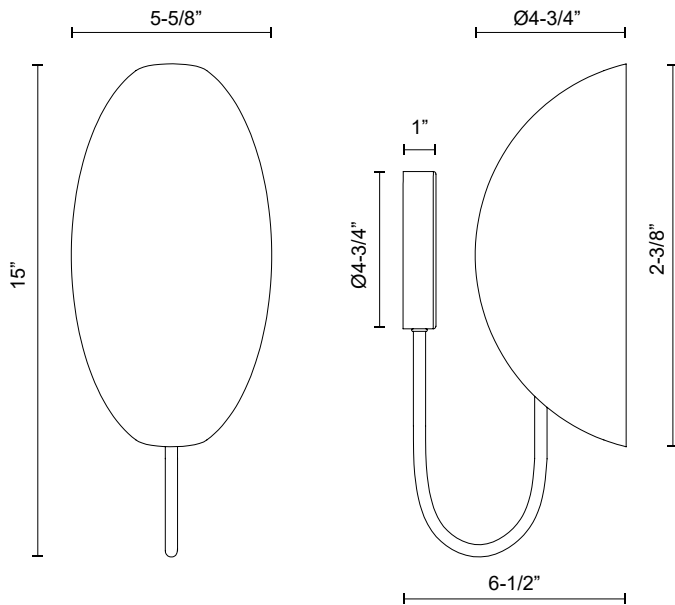

alora mood

P. 1.855.855.8926

CANADA: 19054 28TH Avenue Surrey - BC V3Z 6M3

USA: 3035 E. Lone Mountain Rd - Las Vegas, NV, 89081

SENO WV450706

FIXTURE DIMENSIONS	W5-5/8" x H15" x E6-1/2"
HEIGHT FROM CENTER	5-3/4"
EXTENSION	6-1/2"
LAMP TYPE	E12
MAX WATTAGE	60W
BULB QTY	1
BULBS INCLUDED	No
VOLTAGE	120V
DIFFUSER DETAILS	CW - White Cotton
MATERIAL	Aluminum + Steel; Aluminum + Steel + Cotton;
INSTALL OPTIONS	Up or Down
LOCATION	Damp
CANOPY DIMENSIONS	D4-3/4" x E1"
PAINT FINISH	AG01; MB01;

[D - Diameter, L - Length, W - Width, H - Height, E - Extension]

AVAILABLE FINISHES:

*For complete warranty terms, please visit: www.aloralighting.com/warranty

WWW.ALORAMOOD.COM

© 2023 KUZCO LIGHTING. ALL RIGHTS RESERVED.