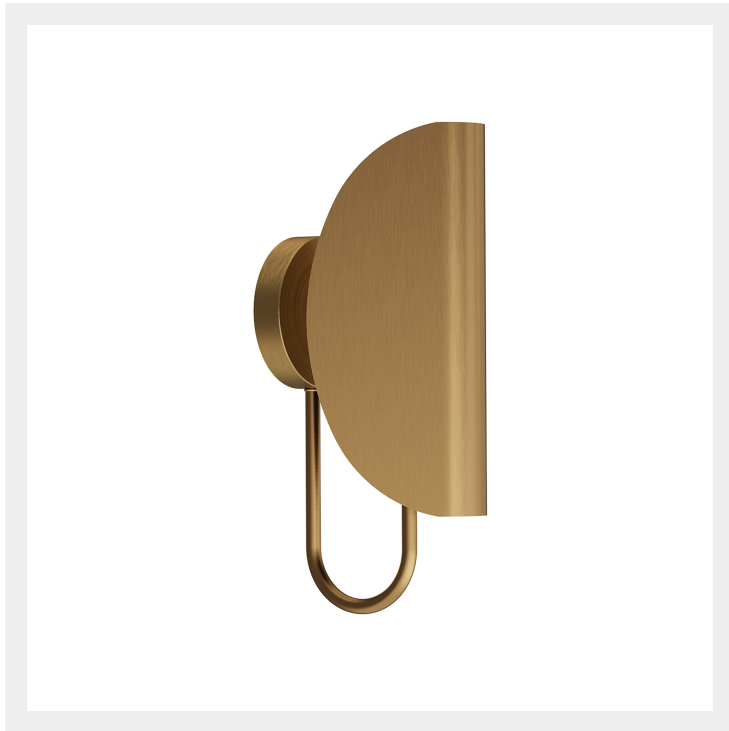

alora mood

P. 1.855.855.8926

CANADA: 19054 28TH Avenue Surrey - BC V3Z 6M3

USA: 3035 E. Lone Mountain Rd - Las Vegas, NV, 89081

SENO WV450706

FIXTURE DIMENSIONS	W5-5/8" x H15" x E6-1/2"
HEIGHT FROM CENTER	5-3/4"
EXTENSION	6-1/2"
LAMP TYPE	E12
MAX WATTAGE	60W
BULB QTY	1
BULBS INCLUDED	No
VOLTAGE	120V
DIFFUSER DETAILS	CW - White Cotton
MATERIAL	Aluminum + Steel; Aluminum + Steel + Cotton;
INSTALL OPTIONS	Up or Down
LOCATION	Damp
CANOPY DIMENSIONS	D4-3/4" x E1"
PAINT FINISH	AG01; MB01;

[D - Diameter, L - Length, W - Width, H - Height, E - Extension]

AVAILABLE FINISHES:

*For complete warranty terms, please visit: www.aloralighting.com/warranty

WWW.ALORAMOOD.COM

© 2023 KUZCO LIGHTING. ALL RIGHTS RESERVED.