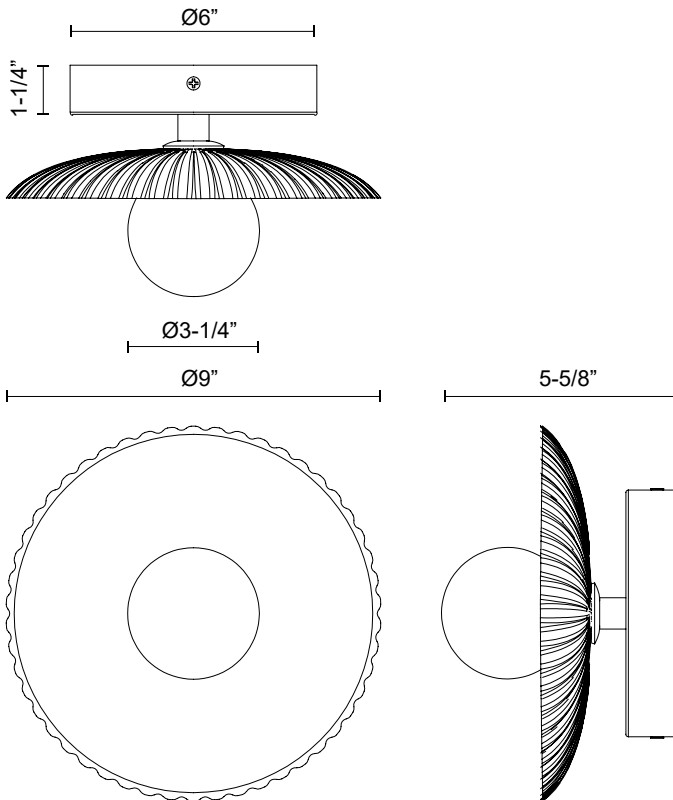

WWW.ALORAMOOD.COM

© 2023 KUZCO LIGHTING. ALL RIGHTS RESERVED.