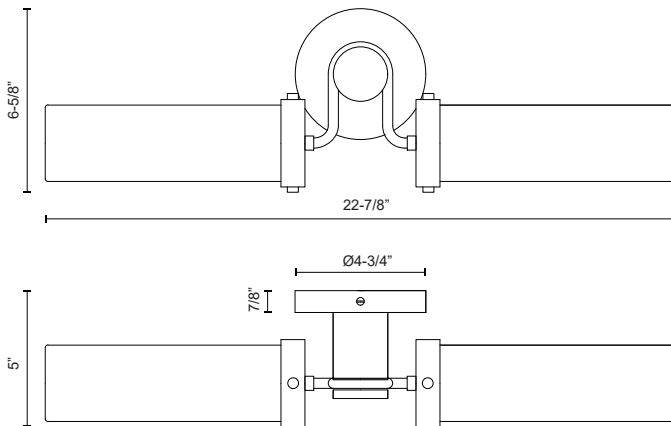

WYNWOOD WV355223

FIXTURE DIMENSIONS	W22-7/8" x H6-5/8" x E5"
HEIGHT FROM CENTER	4-1/4"
EXTENSION	5"
LAMP TYPE	E26
MAX WATTAGE	60W
BULB QTY	2
BULBS INCLUDED	No
VOLTAGE	120V
GLASS DETAILS	Glossy Opal Glass
MATERIAL	Steel
ILLUMINATION DIRECTION	Omni-directional
INSTALL OPTIONS	Wall Mount, Up or Down
LOCATION	Damp
CANOPY DIMENSIONS	D4-3/4" x E7/8"
PAINT FINISH	UB01; VB01;

[D - Diameter, L - Length, W - Width, H - Height, E - Extension]

AVAILABLE FINISHES:

WV355223UBGO

Urban

Bronze/Glossy
Opal

WV355223VBGO

Vintage

Brass/Glossy Opal