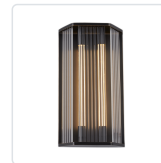

SABRE WV339216

FIXTURE DIMENSIONS	W8-5/8" x H15-3/4" x E3-7/8"
LIGHT SOURCE	LED with DC Driver
TOTAL LUMENS	1200lm
WATTAGE	14W
DELIVERED LUMENS	PNCR-1050lm*; UBCR-950lm*; VBCR-1000lm*;
VOLTAGE	120V
COLOR TEMPERATURE	2700K
CRI (RA)	90CRI
DIMMABLE	Yes, TRIAC or ELV Dimmer (Not Included)
GLASS DETAILS	Clear Glass
MATERIAL	Aluminum; Glass; Iron;
INSTALL OPTIONS	All Orientation; Wall;
ADA COMPLIANT	YES
LOCATION	Damp
CEC TITLE 24 JA8	Yes, JA8-2022
PAINT FINISH	PN01; UB01; VB01;

[D - Diameter, L - Length, W - Width, H - Height, E - Extension]

AVAILABLE FINISHES:

WV339216PNCR
Polished
Nickel/Ribbed
Glass

WV339216UBCR
Ribbed
Glass/Urban
Bronze

WV339216VBCR
Ribbed
Glass/Vintage
Brass