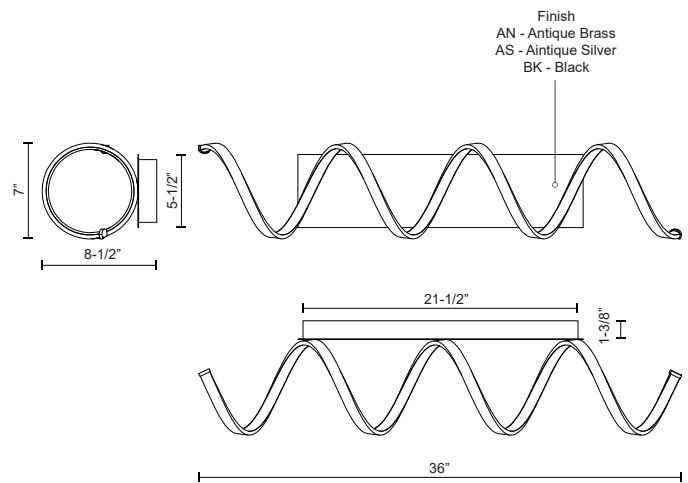

SYNERGY WS93736

WALL

PROJECT

WS93736-AN
Antique Brass

WS93736-BK
Black

WS93736-AS
Antique Silver

SPECIFICATION DETAILS

Fixture Dimensions	W36" x H7" x E8-1/2"
Light Source	LED with DC Driver
Wattage	47W
Total Lumens	3740lm
Delivered Lumens	AN-2235lm; AS-2430lm; BK-1614lm;
Voltage	120V
Color Temperature	3000K
CRI (Ra)	90CRI
Optional Color Temps	2700K - 5000K Available, Minimum Order Quantities Apply
LED Rated Life	50,000 hours
Dimming	100% - 10%, TRIAC or ELV Dimmer (Not Included)
Diffuser Details	Frosted acrylic diffuser
Location	Dry
Mounting Style	All Orientation; Ceiling and Wall;
CEC Title 24 JA8	Yes, JA8-2022
Canopy Dimensions	W5-1/2" x H21-1/2" x E1-3/8"
Paint Finish	BK01

* For custom options, consult factory for details.

* For warranty information, please visit www.kuzcolighting.com/warranty

DESCRIPTION

A looping radiant line casts light across space in a continuous helical path. The Synergy series is characterized by the rolled rectangular extrusion, which emits soft light through the silicon opal lens. Configured in both linear and ring arrangements, the arcing aluminum allows the curated finishes to be visible at every angle.