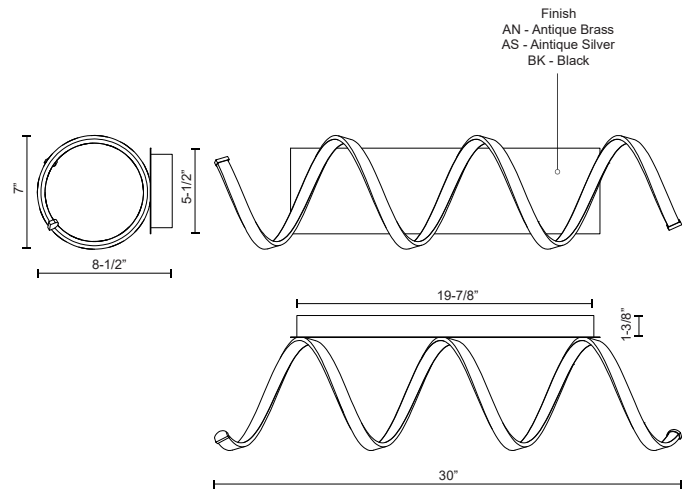

SYNERGY WS93730

WALL

PROJECT

WS93730-AN
Antique Brass

WS93730-AS
Antique Silver

WS93730-BK
Black

SPECIFICATION DETAILS

Fixture Dimensions	W30" x H7" x E8-1/2"
Light Source	LED with DC Driver
Wattage	36W
Total Lumens	2890lm
Delivered Lumens	AN-1727lm; AS-1878lm; BK-1345lm;
Voltage	120V
Color Temperature	3000K
CRI (Ra)	90CRI
Optional Color Temps	2700K - 5000K Available, Minimum Order Quantities Apply
LED Rated Life	50,000 hours
Dimming	100% - 10%, TRIAC or ELV Dimmer (Not Included)
Diffuser Details	Frosted acrylic diffuser
Location	Dry
Mounting Style	All Orientation; Ceiling and Wall;
CEC Title 24 JA8	Yes, JA8-2022
Energy Star Certified	Energy Star Compliant
Canopy Dimensions	W5-1/2" x H19-7/8" x E1-3/8"
Paint Finish	BK01

* For custom options, consult factory for details.

* For warranty information, please visit www.kuzcolighting.com/warranty

DESCRIPTION

A looping radiant line casts light across space in a continuous helical path. The Synergy series is characterized by the rolled rectangular extrusion, which emits soft light through the silicon opal lens. Configured in both linear and ring arrangements, the arcing aluminum allows the curated finishes to be visible at every angle.