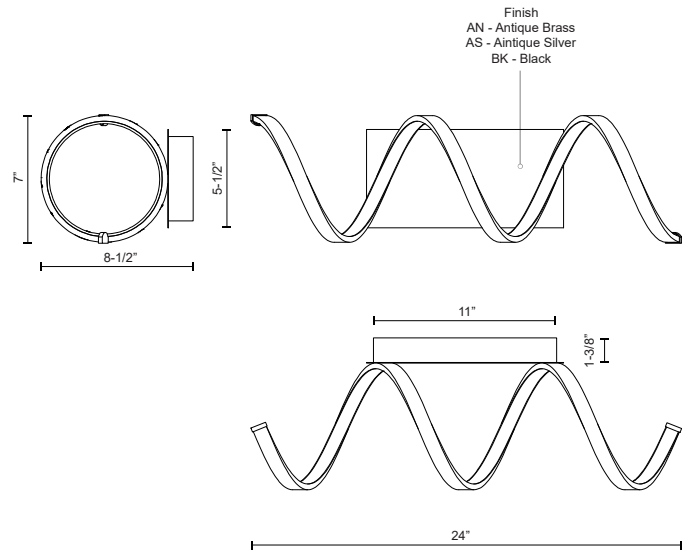

SYNERGY WS93724

WALL

PROJECT

WS93724-AN
Antique Brass

WS93724-AS
Antique Silver

WS93724-BK
Black

SPECIFICATION DETAILS

Fixture Dimensions	W24" x H7" x E8-1/2"
Light Source	LED with DC Driver
Wattage	28W
Total Lumens	2210lm
Delivered Lumens	AN-1230lm; AS-1224lm; BK-985lm;
Voltage	120V
Color Temperature	3000K
CRI (Ra)	90CRI
Optional Color Temps	2700K - 5000K Available, Minimum Order Quantities Apply
LED Rated Life	50,000 hours
Dimming	100% - 10%, TRIAC or ELV Dimmer (Not Included)
Diffuser Details	Frosted acrylic diffuser
Location	Dry
Mounting Style	All Orientation; Ceiling and Wall;
CEC Title 24 JA8	Yes, JA8-2022
Canopy Dimensions	W5-1/2" x H11" x E1-3/8"
Paint Finish	BK01

* For custom options, consult factory for details.

* For warranty information, please visit www.kuzcolighting.com/warranty

DESCRIPTION

A looping radiant line casts light across space in a continuous helical path. The Synergy series is characterized by the rolled rectangular extrusion, which emits soft light through the silicon opal lens. Configured in both linear and ring arrangements, the arcing aluminum allows the curated finishes to be visible at every angle.