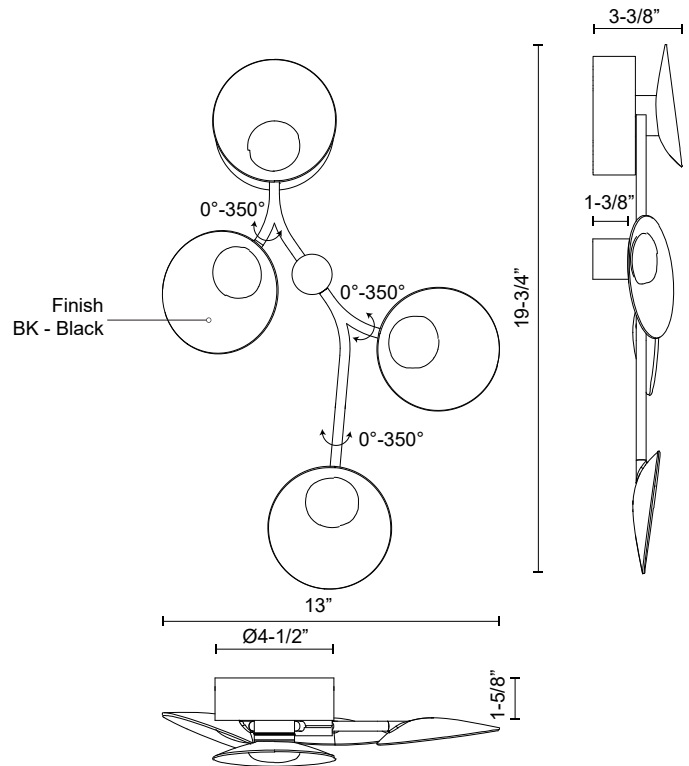

ROTAIRE WS90120

WALL

PROJECT

DESCRIPTION

Influenced by natural forms of flora, the Rotaire collection is a culmination of minimalist sensibilities and natural inspirations. Designed to mimic the form and flow of flowers and vines, the strong stems of this collection create the perfect frame for the illumination from each "leaf". The Rotaire is sure to bloom in both small and large spaces alike.

SPECIFICATION DETAILS

Fixture Dimensions	W13" x H19-3/4" x E3-3/8"
Light Source	LED with DC Driver
Wattage	21W
Total Lumens	1700lm
Delivered Lumens	948lm
Voltage	120V
Color Temperature	3000K
CRI (Ra)	90CRI
Optional Color Temps	2700K - 5000K Available, Minimum Order Quantities Apply
LED Rated Life	50,000 hours
Dimming	100% - 10%, TRIAC or ELV Dimmer (Not Included)
Diffuser Details	Frosted acrylic diffuser
Shade Details	Cast Aluminum Shade
ADA Compliant	Yes
Location	Dry
Mounting Style	All Orientation; Wall;
CEC Title 24 JA8	Yes, JA8-2022
Canopy Dimensions	D4-1/2" x E1-5/8"
Paint Finish	BK02
Finish Option(s)	Black

* For custom options, consult factory for details.

* For warranty information, please visit www.kuzcolighting.com/warranty

KUZCO

CANADA: 19054 28TH AVENUE - SURREY, BC V3Z 6M3

USA: 3035 E. LONE MOUNTAIN ROAD - LAS VEGAS, NV 89081

WWW.KUZCOLIGHTING.COM

© 2021 KUZCO LIGHTING. ALL RIGHTS RESERVED.

COMMENT