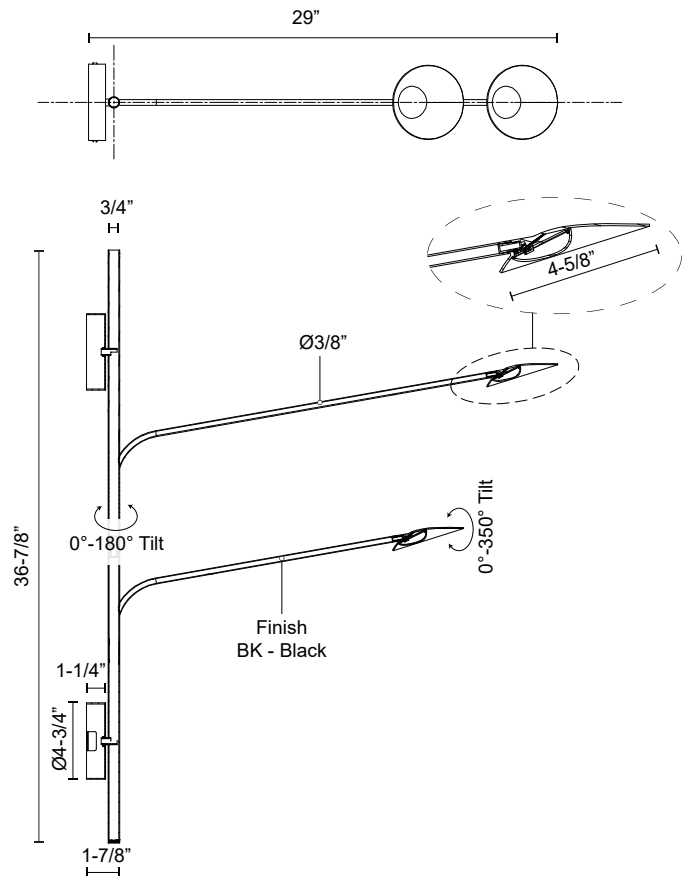

ROTAIRE WS90102

WALL

PROJECT

DESCRIPTION

Influenced by natural forms of flora, the Rotaire collection is a culmination of minimalist sensibilities and natural inspirations. Designed to mimic the form and flow of flowers and vines, the strong stems of this collection create the perfect frame for the illumination from each "leaf". The Rotaire is sure to bloom in both small and large spaces alike.

SPECIFICATION DETAILS

Fixture Dimensions	W4-5/8" x H36-7/8" x E29"
Light Source	LED with DC Driver
Wattage	13W
Total Lumens	1015lm
Delivered Lumens	625lm*
Voltage	120V
Color Temperature	3000K
CRI (Ra)	90CRI
Optional Color Temps	2700K - 5000K Available, Minimum Order Quantities Apply
LED Rated Life	50,000 hours
Dimming	100% - 10%, TRIAC or ELV Dimmer (Not Included)
Diffuser Details	Frosted acrylic diffuser
Shade Details	Cast Aluminum Shade
Location	Dry
Mounting Style	All Orientation; Wall;
CEC Title 24 JA8	Yes, JA8-2022
Canopy Dimensions	D4-3/4" x E1-1/4"
Paint Finish	BK02
Finish Option(s)	Black

* For custom options, consult factory for details.

* For warranty information, please visit www.kuzcolighting.com/warranty

KUZCO

CANADA: 19054 28TH AVENUE - SURREY, BC V3Z 6M3

USA: 3035 E. LONE MOUNTAIN ROAD - LAS VEGAS, NV 89081

WWW.KUZCOLIGHTING.COM

© 2021 KUZCO LIGHTING. ALL RIGHTS RESERVED.

COMMENT