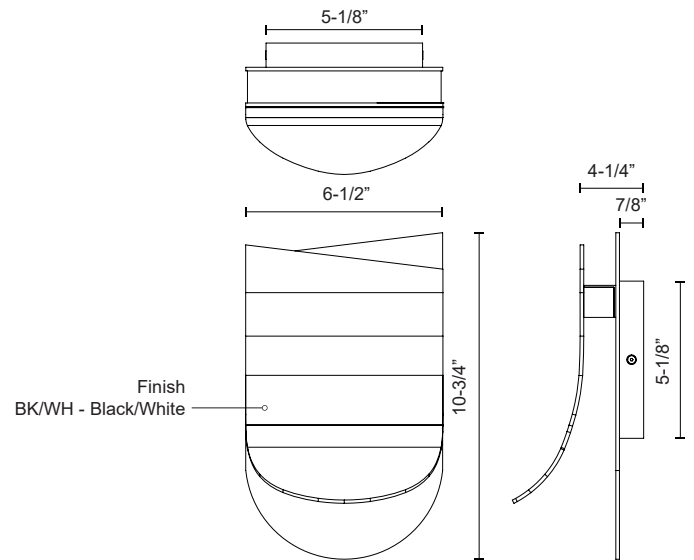

SONDER WS83706

WALL

PROJECT

WS83706-BK/WH
Black/White

SPECIFICATION DETAILS

| | |
|-----------------------------|---|
| Fixture Dimensions | W6-1/2" x H10-3/4" x E4-1/4" |
| Light Source | AC LED Module |
| Wattage | 8W |
| Total Lumens | 640lm |
| Delivered Lumens | 420lm* |
| Voltage | 120V |
| Color Temperature | 3000K |
| CRI (Ra) | 90CRI |
| Optional Color Temps | 2700K - 5000K Available, Minimum Order Quantities Apply |
| LED Rated Life | 50,000 hours |
| Dimming | 100% - 10%, ELV Dimmer (Not Included) |
| Location | Dry |
| CEC Title 24 JA8 | Yes, JA8-2022 |
| Canopy Dimensions | W5-1/8" x H5-1/8" x E7/8" |
| Paint Finish | BK02; WH02; |

* For custom options, consult factory for details.

* For warranty information, please visit www.kuzcolighting.com/warranty

DESCRIPTION

The Sander collection aims to honor the simple juxtaposition of shape and color in a space. With two asymmetric shades adorned in black and white duo-toned finishes, this collection creates modern balance. Providing ample ambient down light to a space, the Sander doubles as a sculptural art piece.