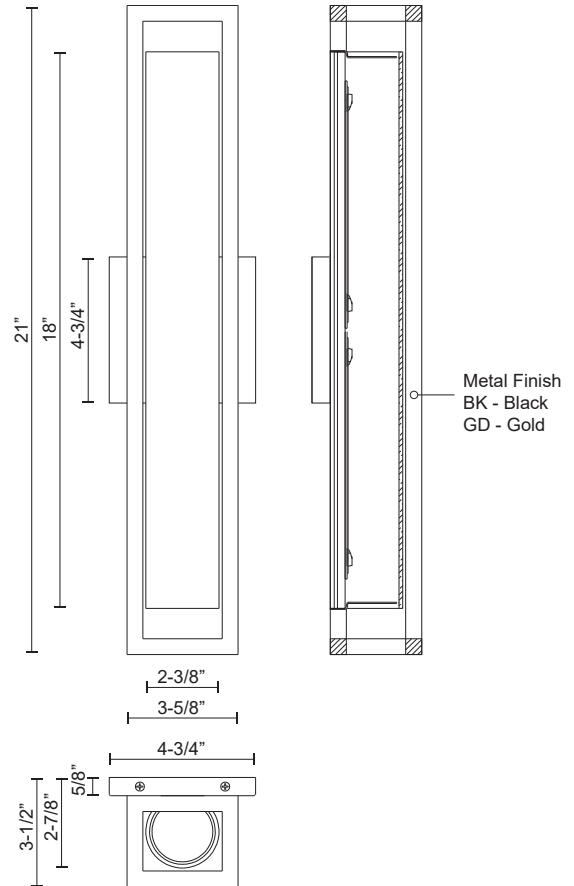

LOCHWOOD WS83421

WALL

PROJECT

WS83421-GD
Gold

WS83421-BK
Black

SPECIFICATION DETAILS

Fixture Dimensions	W3-5/8" x H21" x E3-1/2"
Light Source	AC LED Module
Wattage	22W
Total Lumens	1600lm
Delivered Lumens	GD-1180lm
Voltage	120V
Color Temperature	3000K
CRI (Ra)	90CRI
Optional Color Temps	2700K - 5000K Available, Minimum Order Quantities Apply
LED Rated Life	50,000 hours
Dimming	100% - 10%, ELV Dimmer (Not Included)
Glass Details	Opal Glass
ADA Compliant	Yes
Location	Dry
Mounting Style	All Orientation; Wall;
CEC Title 24 JA8	Yes, JA8-2022
Energy Star Certified	Energy Star Compliant
Canopy Dimensions	W4-3/4"x H4-3/4"x E5/8"
Paint Finish	BK01

* For custom options, consult factory for details.

* For warranty information, please visit www.kuzcolighting.com/warranty

DESCRIPTION

Square powder-coated steel frame. Extruded aluminum heatsink mounted to square wall plate. Cylindrical opal glass diffuser. Outward emitting wall light. Custom options available.