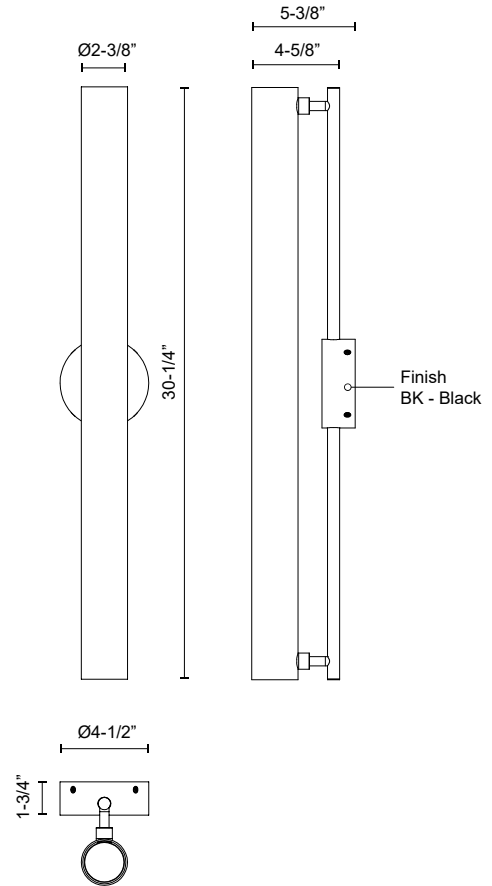

GRAMERCY WS70130

WALL

PROJECT

DESCRIPTION

Glass cylinder with frosted white interior coating and aluminum die-cast body

SPECIFICATION DETAILS

Fixture Dimensions	W2-3/8" x H30-1/4" x E5-3/8"
Light Source	LED with DC Driver
Wattage	29W
Total Lumens	2125lm
Delivered Lumens	BK-1800lm
Voltage	120V
Color Temperature	3000K
CRI (Ra)	90CRI
Optional Color Temps	2700K - 5000K Available, Minimum Order Quantities Apply
LED Rated Life	50,000 hours
Dimming	100% - 10%, TRIAC or ELV Dimmer (Not Included)
Glass Details	Frosted Glass
Location	Dry
Mounting Style	All Orientation; Wall;
CEC Title 24 JA8	Yes, JA8-2022
Energy Star Certified	Energy Star Compliant
Canopy Dimensions	D4-1/2" x H1-3/4"
Paint Finish	BK02
Finish Option(s)	Black

* For custom options, consult factory for details.

* For warranty information, please visit www.kuzcolighting.com/warranty

KUZCO

CANADA: 19054 28TH AVENUE - SURREY, BC V3Z 6M3

USA: 3035 E. LONE MOUNTAIN ROAD - LAS VEGAS, NV 89081

WWW.KUZCOLIGHTING.COM

© 2020 KUZCO LIGHTING. ALL RIGHTS RESERVED.

COMMENT