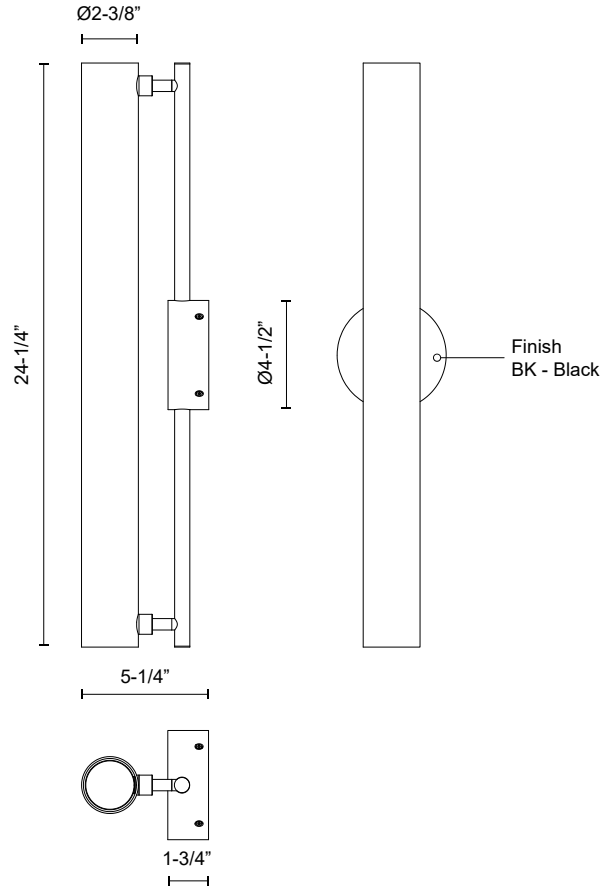

GRAMERCY WS70124

WALL

PROJECT

DESCRIPTION

Glass cylinder with frosted white interior coating and aluminum die-cast body

SPECIFICATION DETAILS

Fixture Dimensions	W2-3/8" x H24-1/4" x E5-1/4"
Light Source	LED with DC Driver
Wattage	20W
Total Lumens	1995lm
Delivered Lumens	BK-1692lm
Voltage	120V
Color Temperature	3000K
CRI (Ra)	90CRI
Optional Color Temps	2700K - 5000K Available, Minimum Order Quantities Apply
LED Rated Life	50,000 hours
Dimming	100% - 10%, TRIAC or ELV Dimmer (Not Included)
Glass Details	Frosted Glass
Location	Dry
Mounting Style	All Orientation; Wall;
CEC Title 24 JA8	Yes, JA8-2022
Canopy Dimensions	D4-1/2" x E1-3/4"
Paint Finish	BK02
Finish Option(s)	Black

* For custom options, consult factory for details.

* For warranty information, please visit www.kuzcolighting.com/warranty

KUZCO

CANADA: 19054 28TH AVENUE - SURREY, BC V3Z 6M3

USA: 3035 E. LONE MOUNTAIN ROAD - LAS VEGAS, NV 89081

WWW.KUZCOLIGHTING.COM

© 2021 KUZCO LIGHTING. ALL RIGHTS RESERVED.

COMMENT